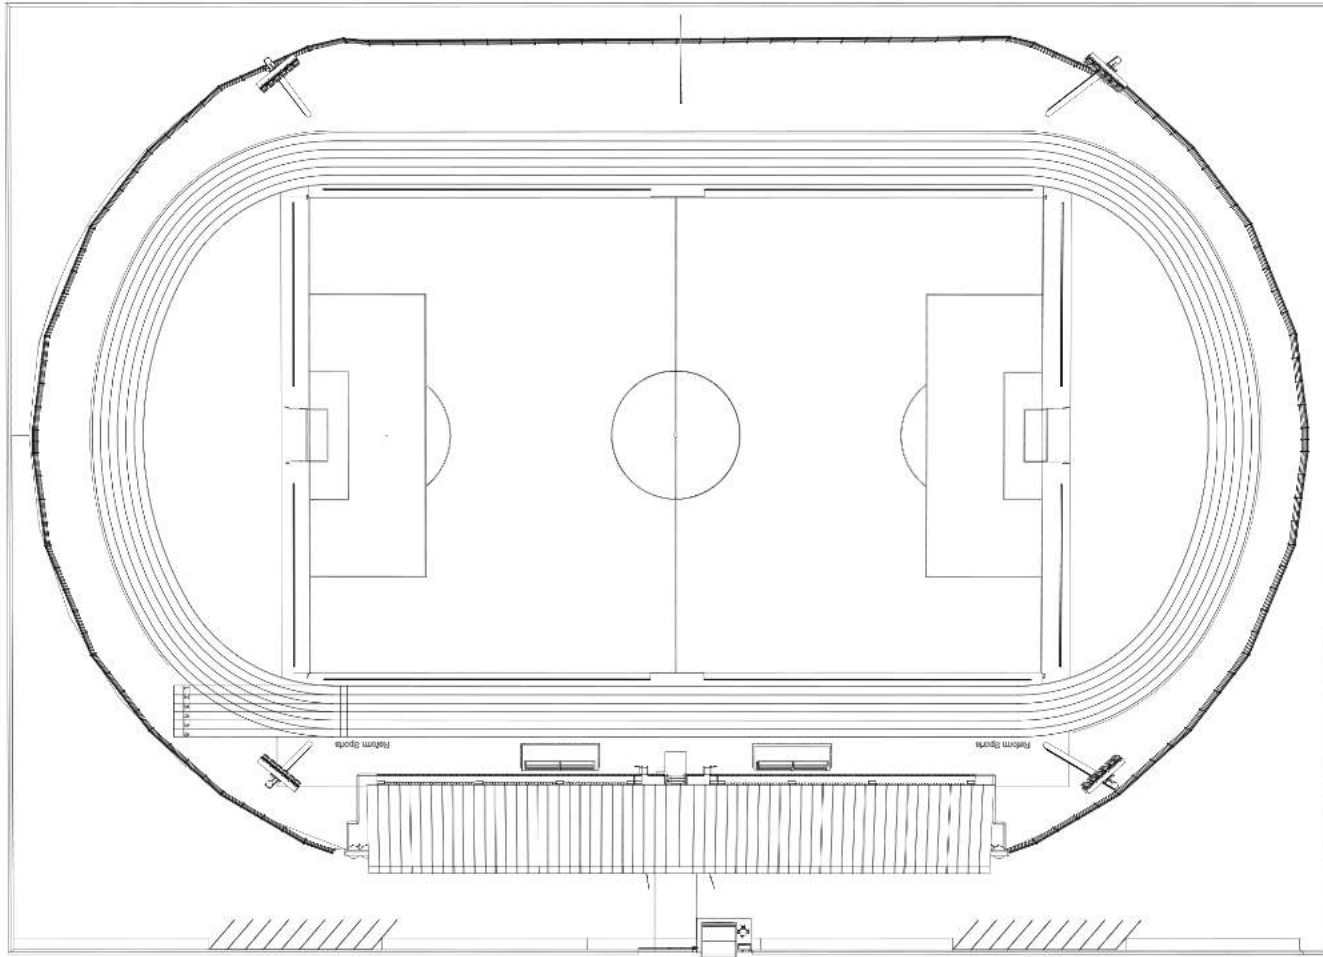

GROUND FLOOR ARCHITECTURAL PLAN