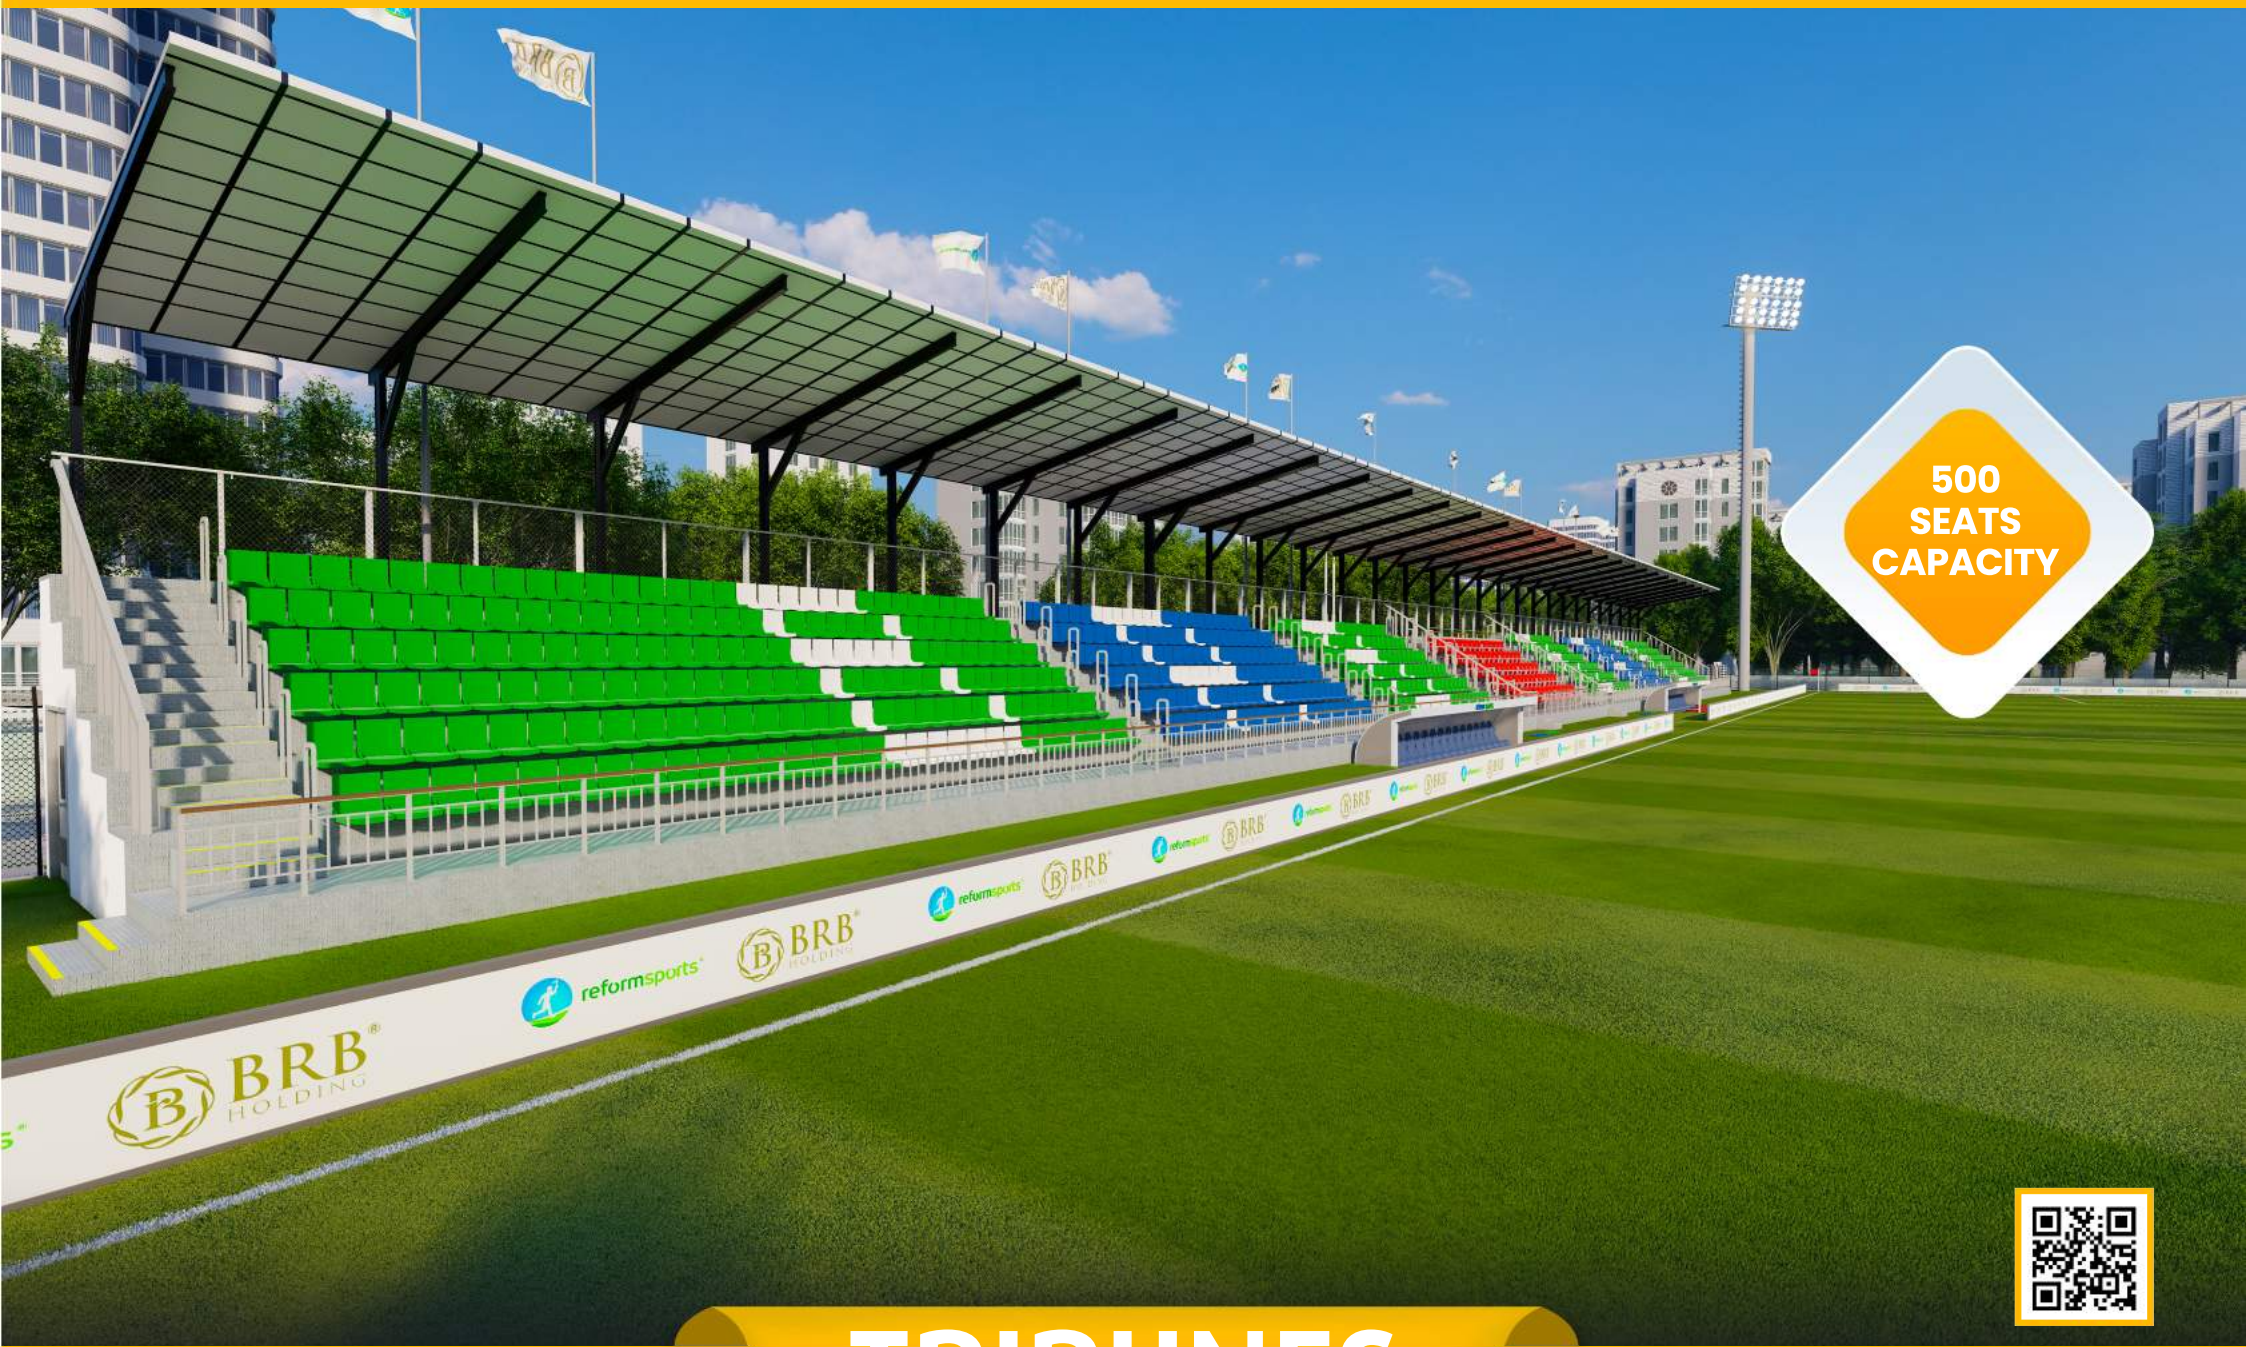

# STANDARD FOOTBALL FIELD

[reformsports.com](https://reformsports.com)

[info@reformsports.com](mailto:info@reformsports.com)

+90 212 533 70 73

500  
SEATS  
CAPACITY