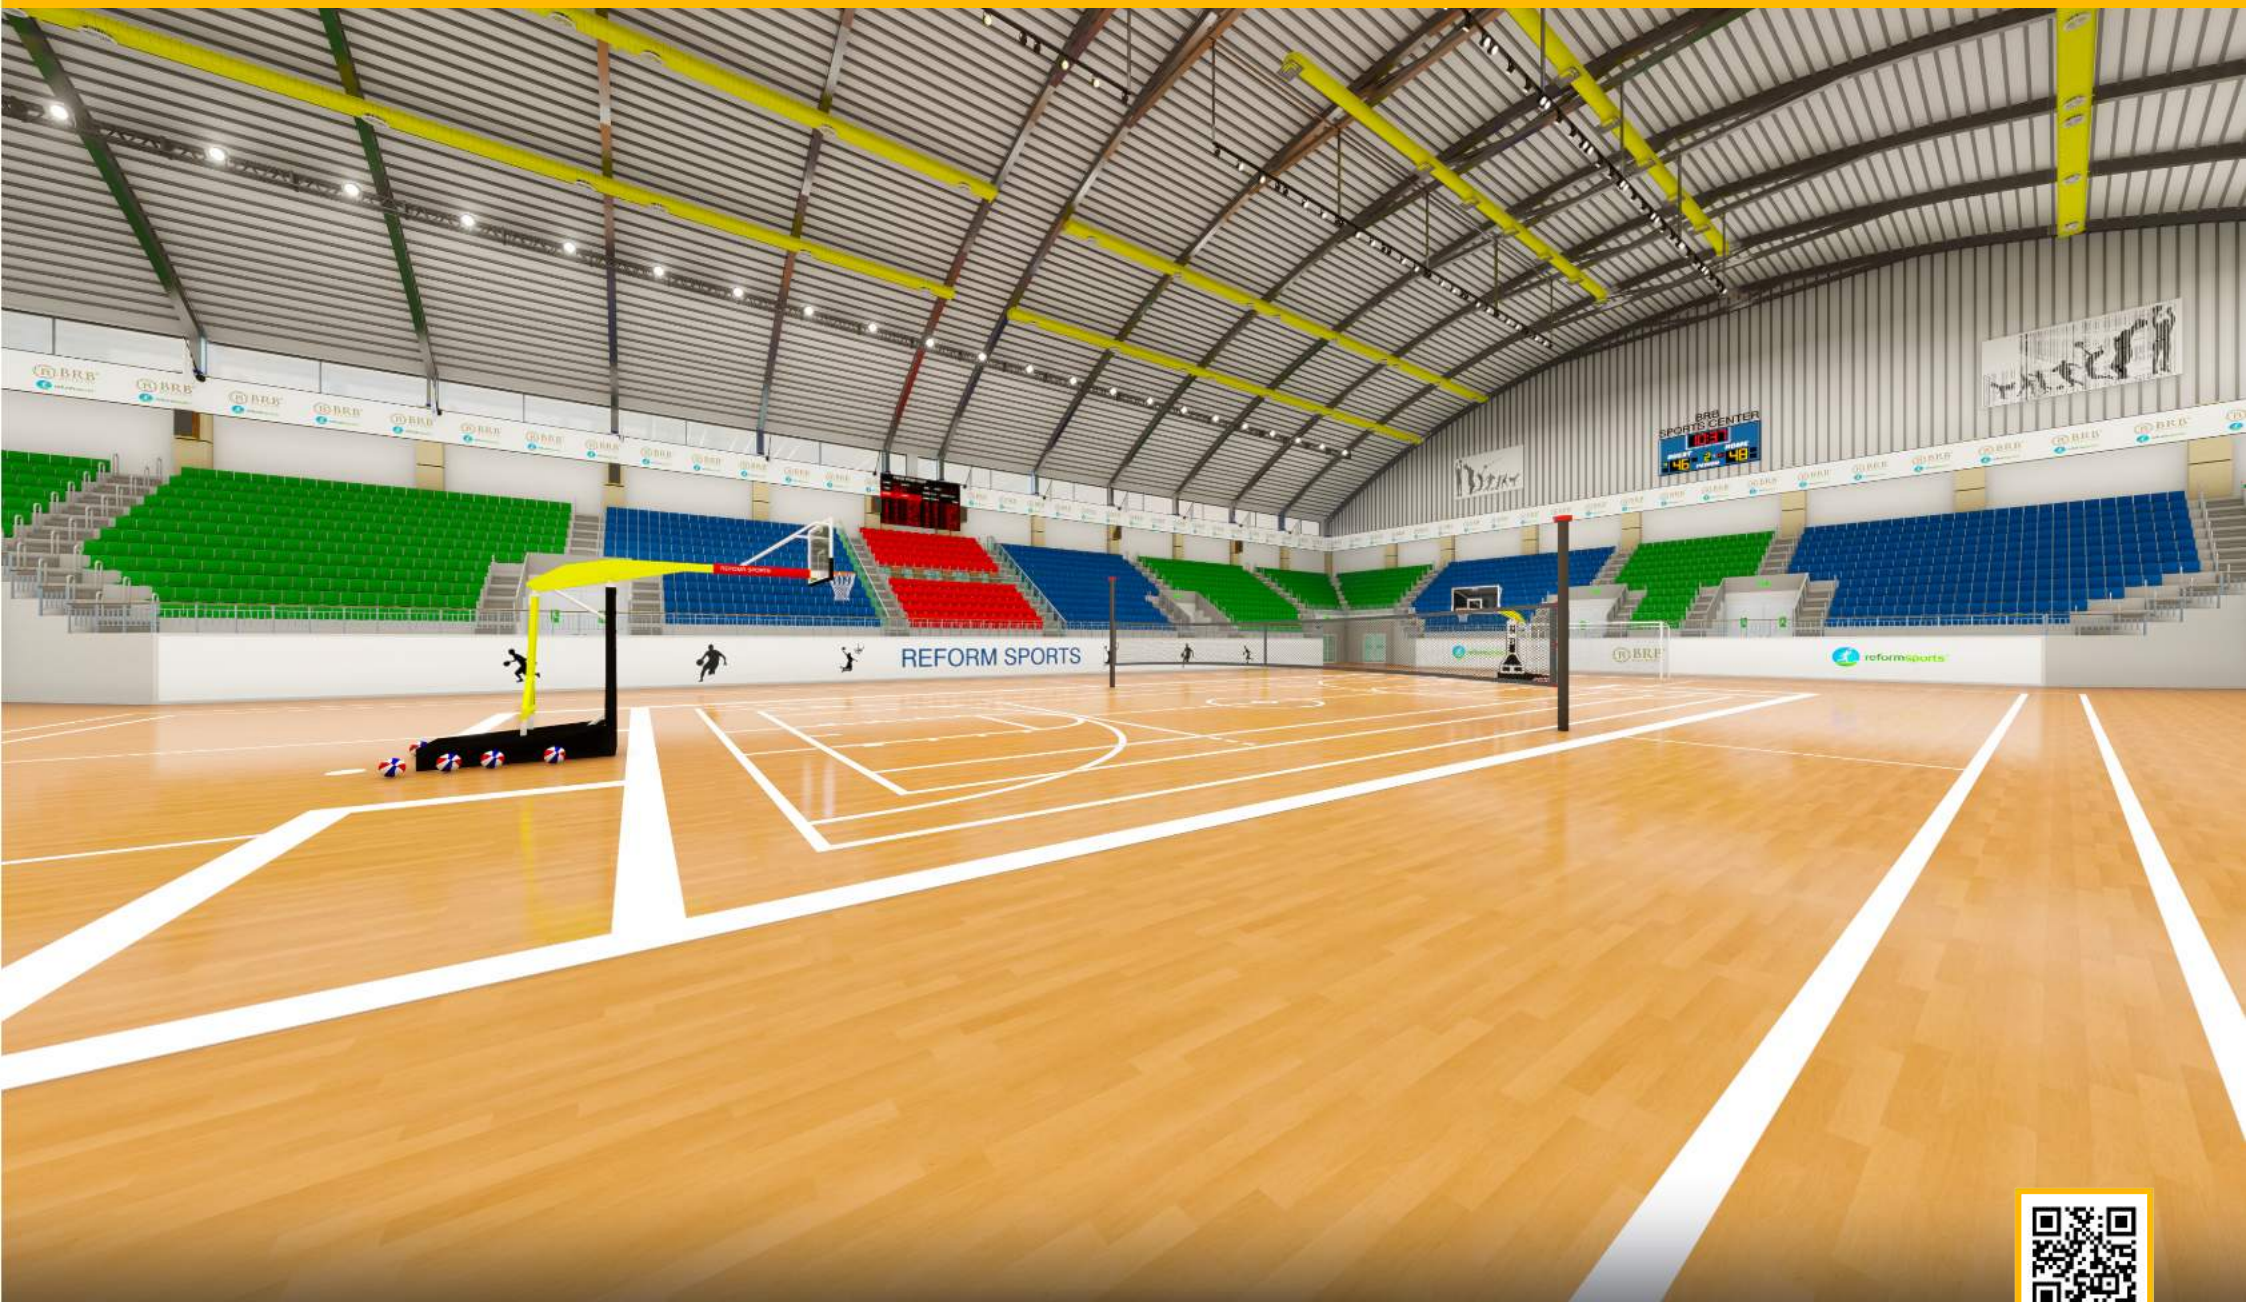

FIBA STANDARDS PARQUET FLOOR