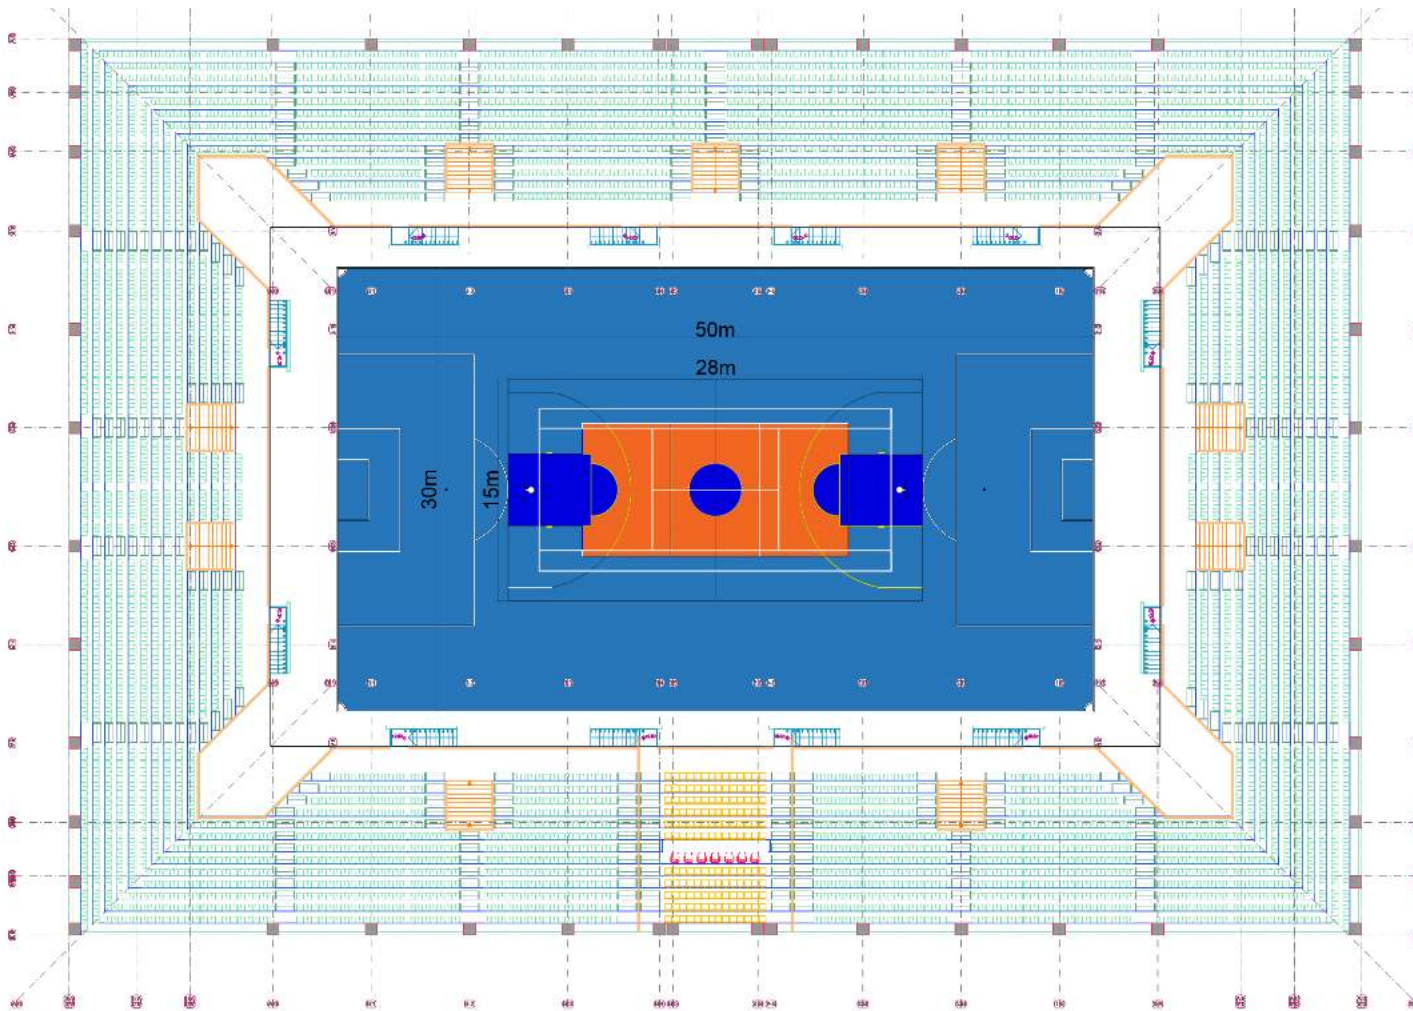

- 7.500 m2 Total construction area
- 5.250 m2 Indoor area
- 1.500 m2 Parquet Floor, FIBA standards.
- 420 m2 Basketball Court, FIBA standards.
- 5.000 seating capacity
- 100 VIP Tribunes,
- 5 Protocol Tribunes
- Goal posts and nets
- Basketball Hoopa
- Substitute players bench
- Medical staff bench
- Center lighting system
- Led scoreboard
- Fire sytem
- Emergency announcement system
- Car park area for 100 car
- Center system sound system (Optional)

80 m²

MEETING ROOM

reformsports.com

info@reformsports.com

+90 212 533 70 73

GROUND FLOOR ARCHITECTURAL PLAN

FIRST FLOOR ARCHITECTURAL PLAN

SECOND FLOOR ARCHITECTURAL PLAN