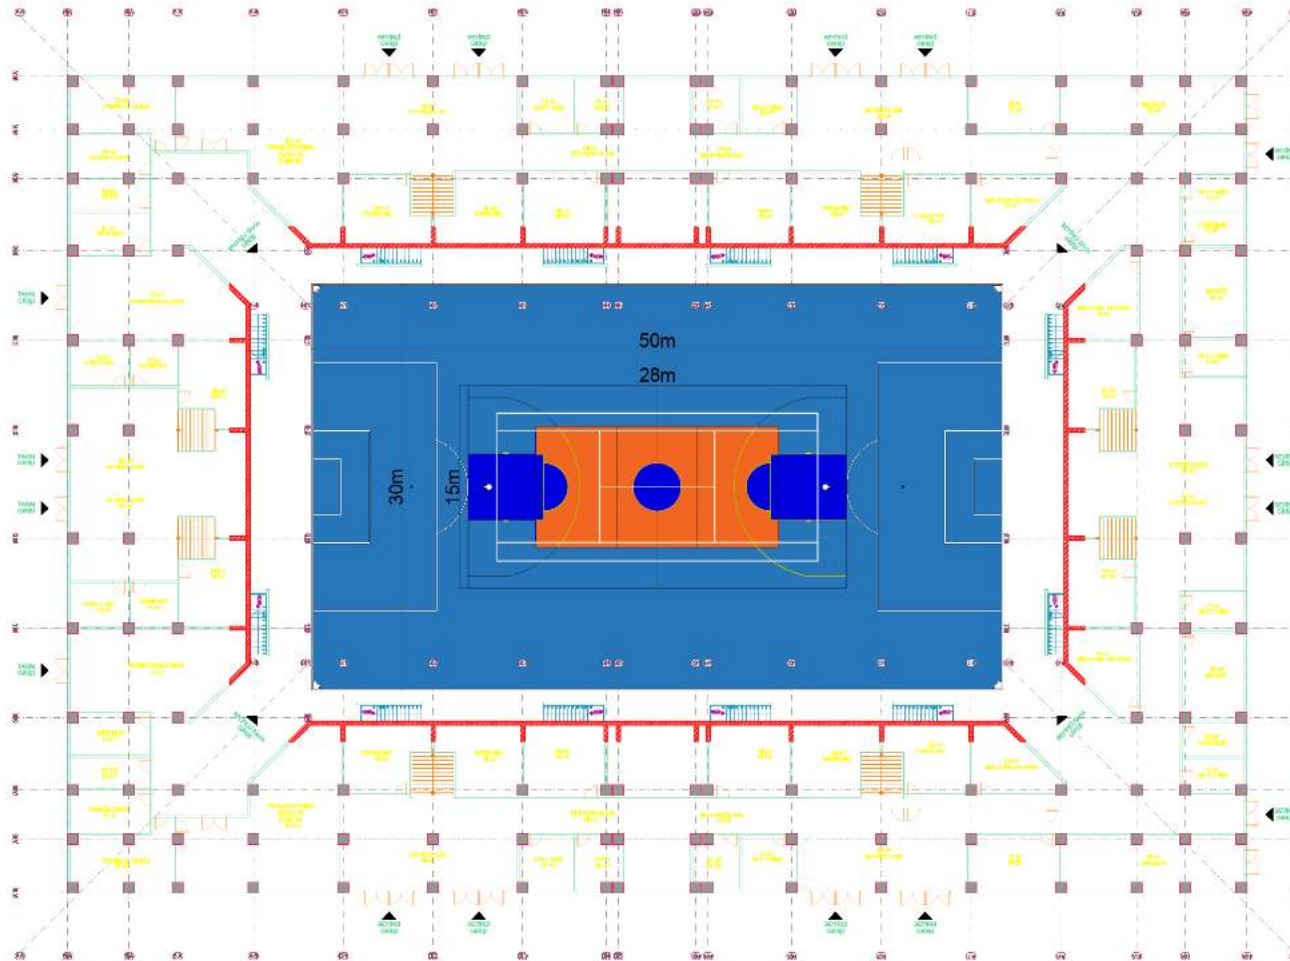

- 7.500 m2 Total construction area
- 5.250 m2 Indoor area
- 1.500 m2 Parquet Floor, FIBA standards.
- 420 m2 Basketball Court, FIBA standards.
- 5.000 seating capacity
- 100 VIP Tribunes,
- 5 Protocol Tribunes
- Goal posts and nets
- Basketball Hoopa
- Substitute players bench
- Medical staff bench
- Center lighting system
- Led scoreboard
- Fire sytem
- Emergency announcement system
- Car park area for 100 car
- Center system sound system (Optional)

80 m²

MEETING ROOM

reformsports.com

info@reformsports.com

+90 212 533 70 73

GROUND FLOOR ARCHITECTURAL PLAN

FIRST FLOOR ARCHITECTURAL PLAN

SECOND FLOOR ARCHITECTURAL PLAN