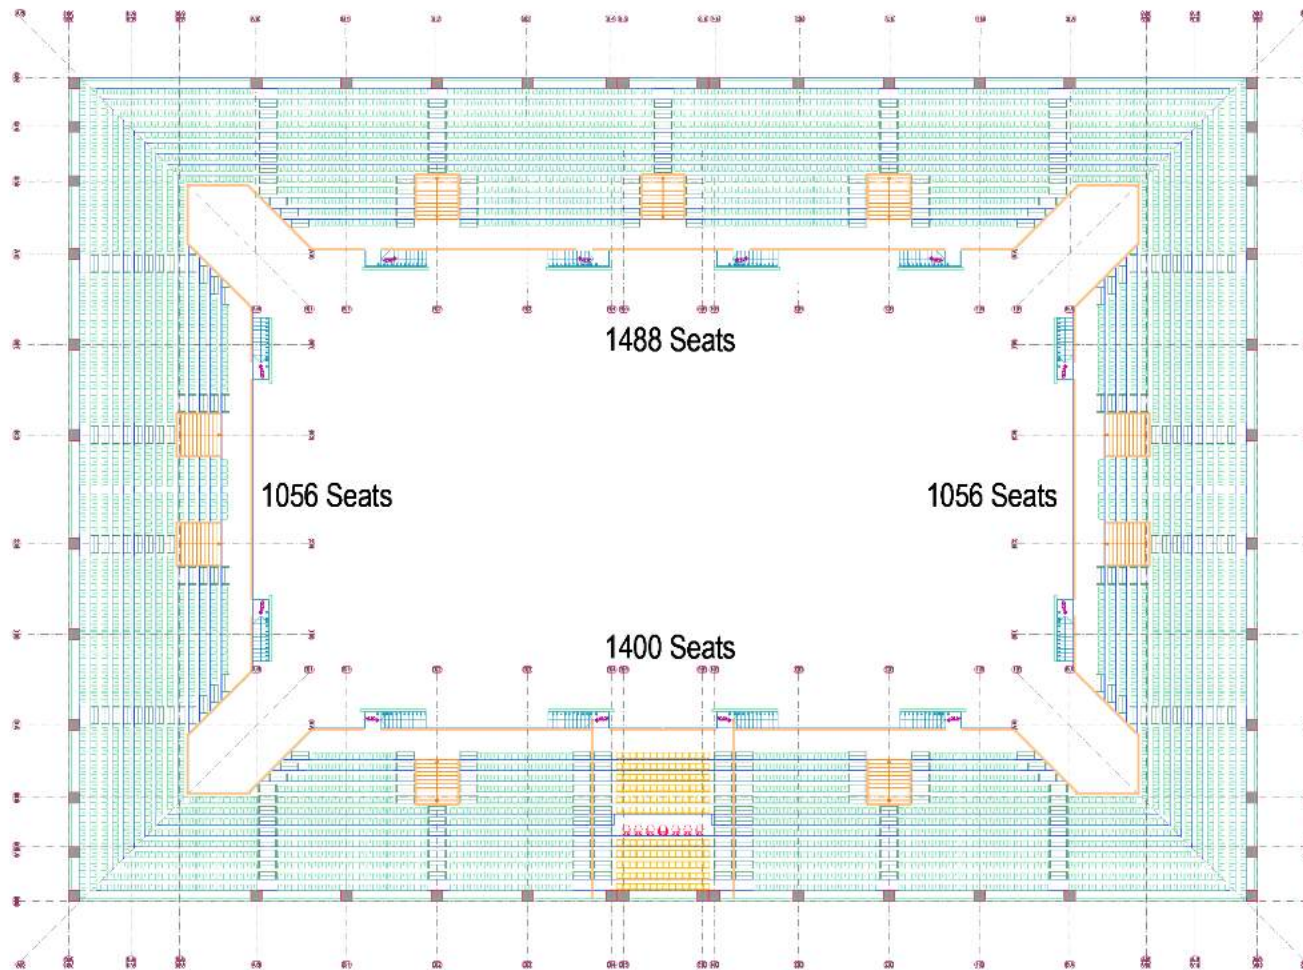

TRIBUNES

ARCHITECTURAL PLAN