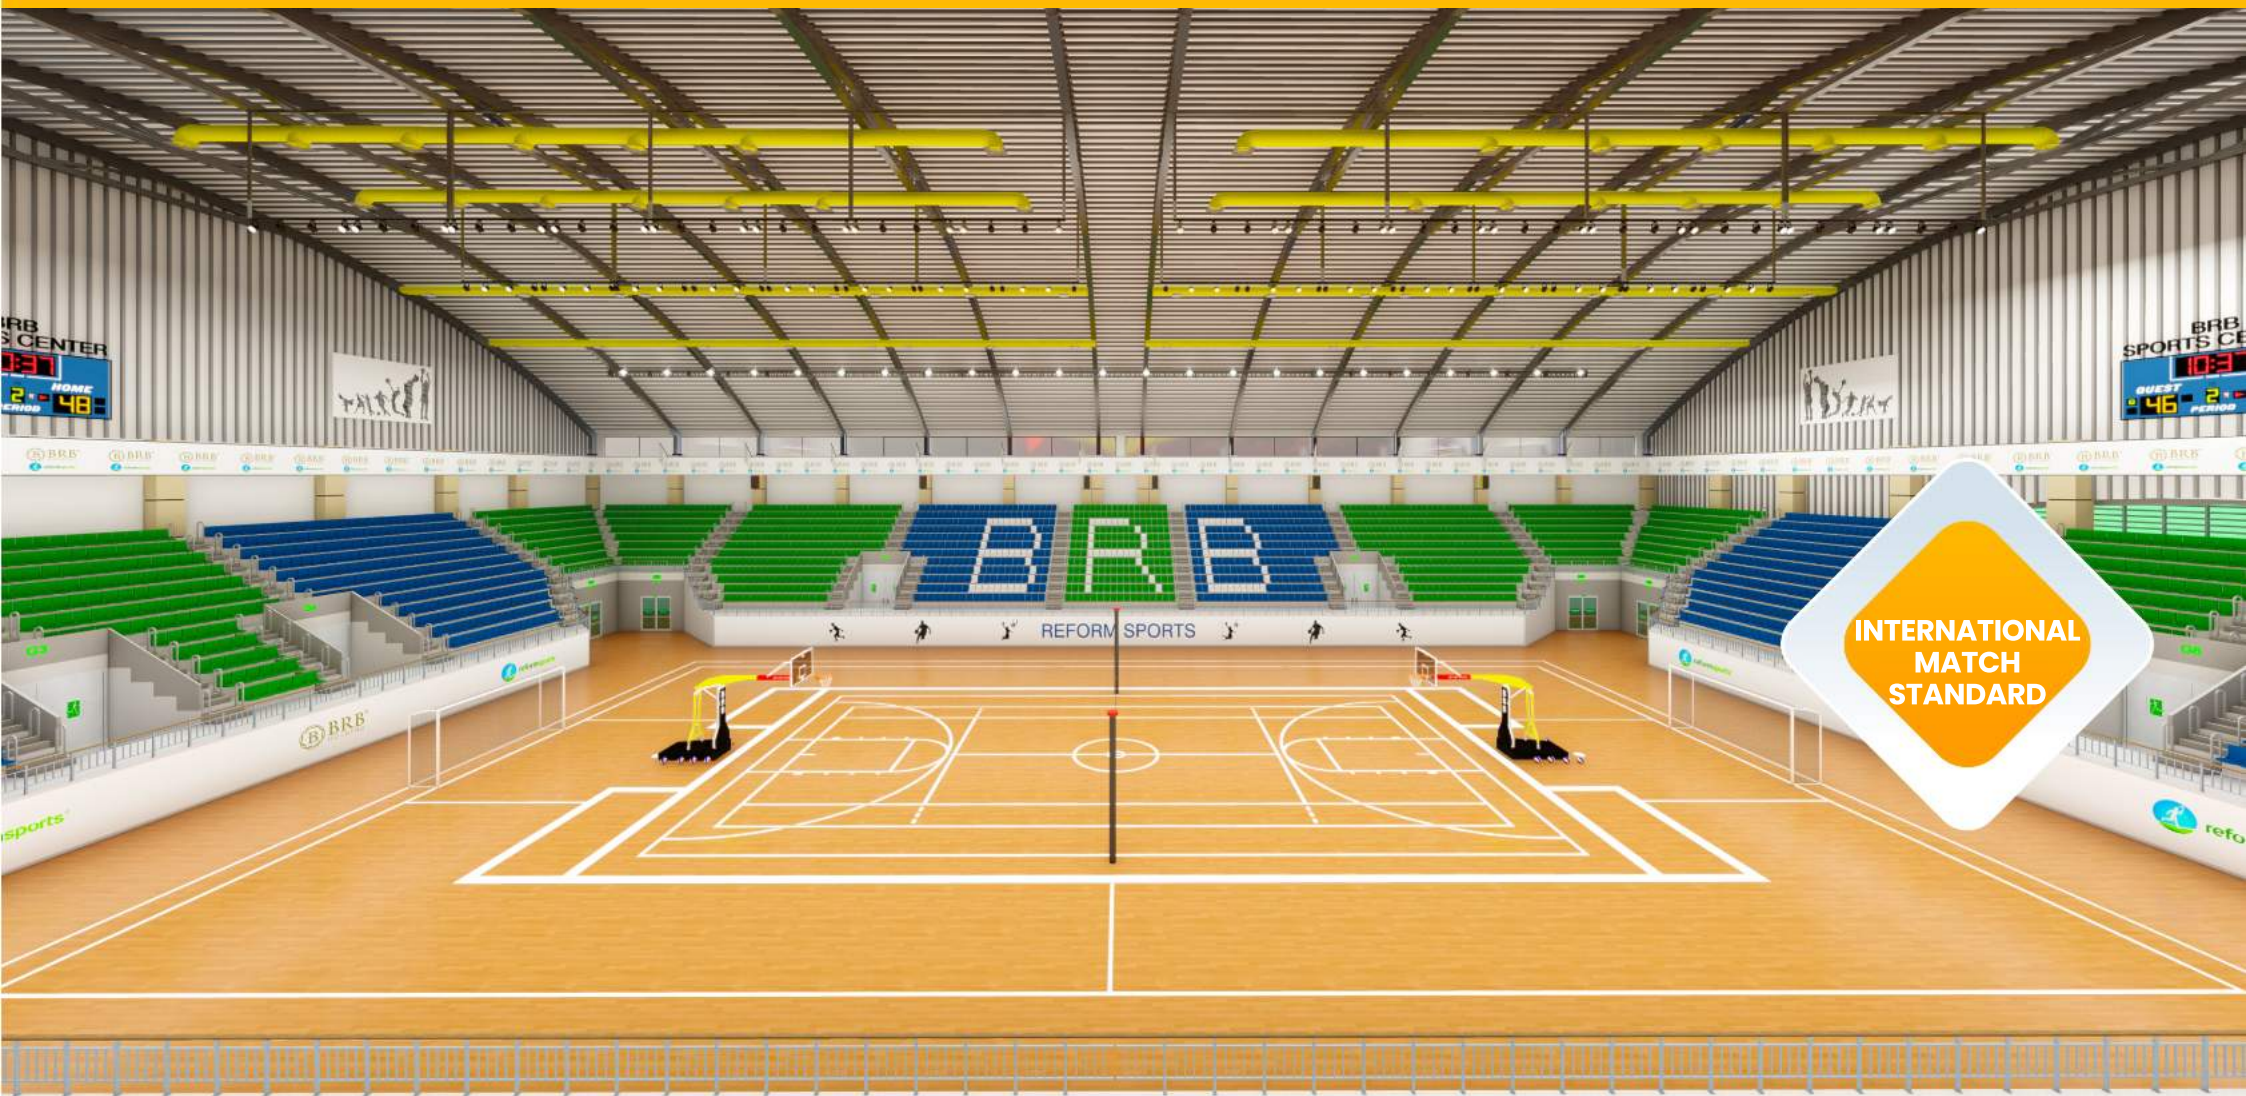

INDOOR SPORTS ARENA

FIBA
QUALITY

INDOOR SPORTS ARENA

reformsports.com

info@reformsports.com

+90 212 533 70 73

1.500 m²

FIBA STANDARDS PARQUET FLOOR