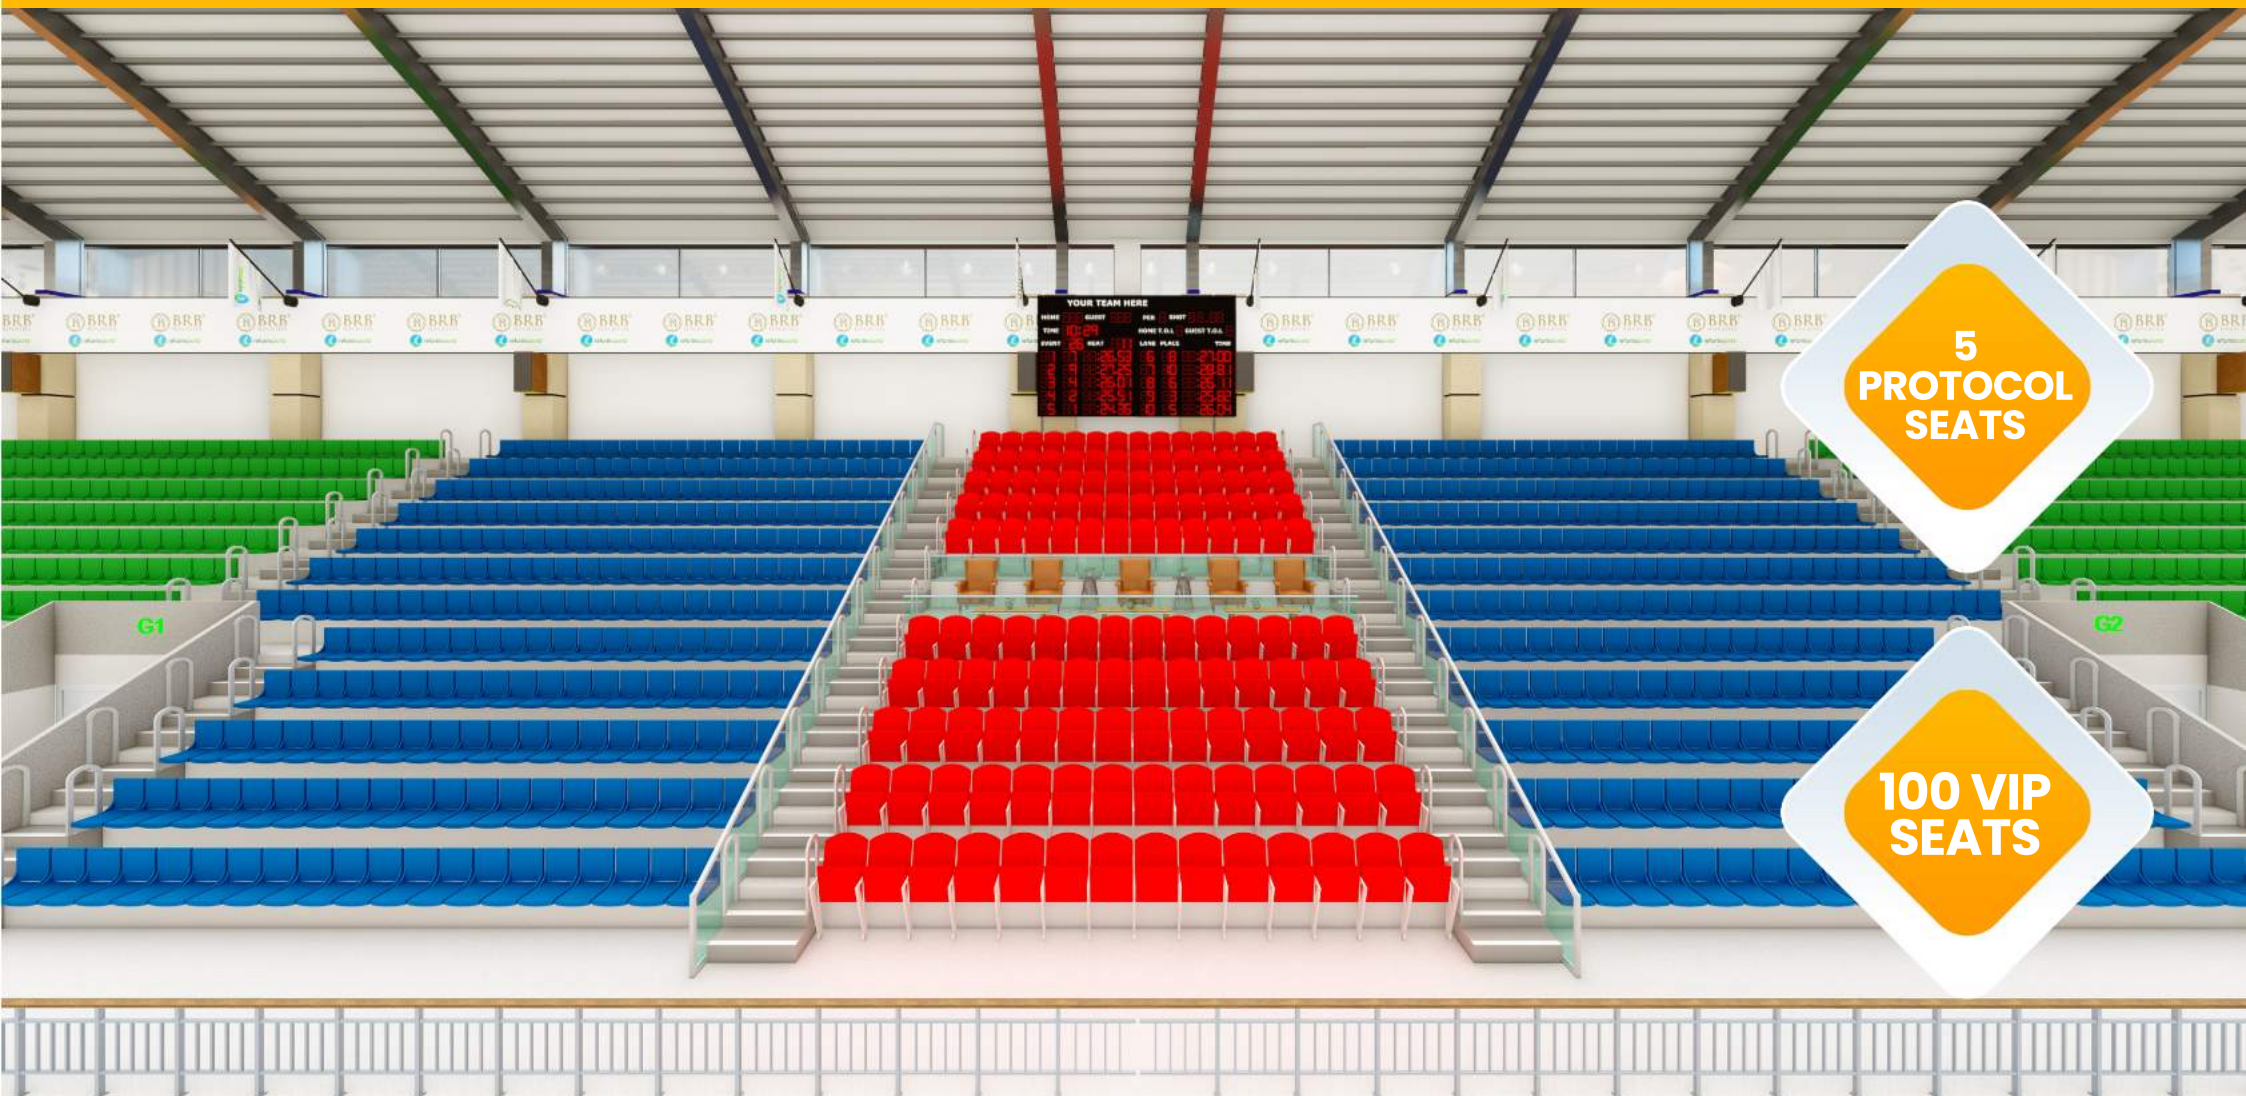

5
PROTOCOL
SEATS

100 VIP
SEATS

REFORM SPORTS

TRIBUNES