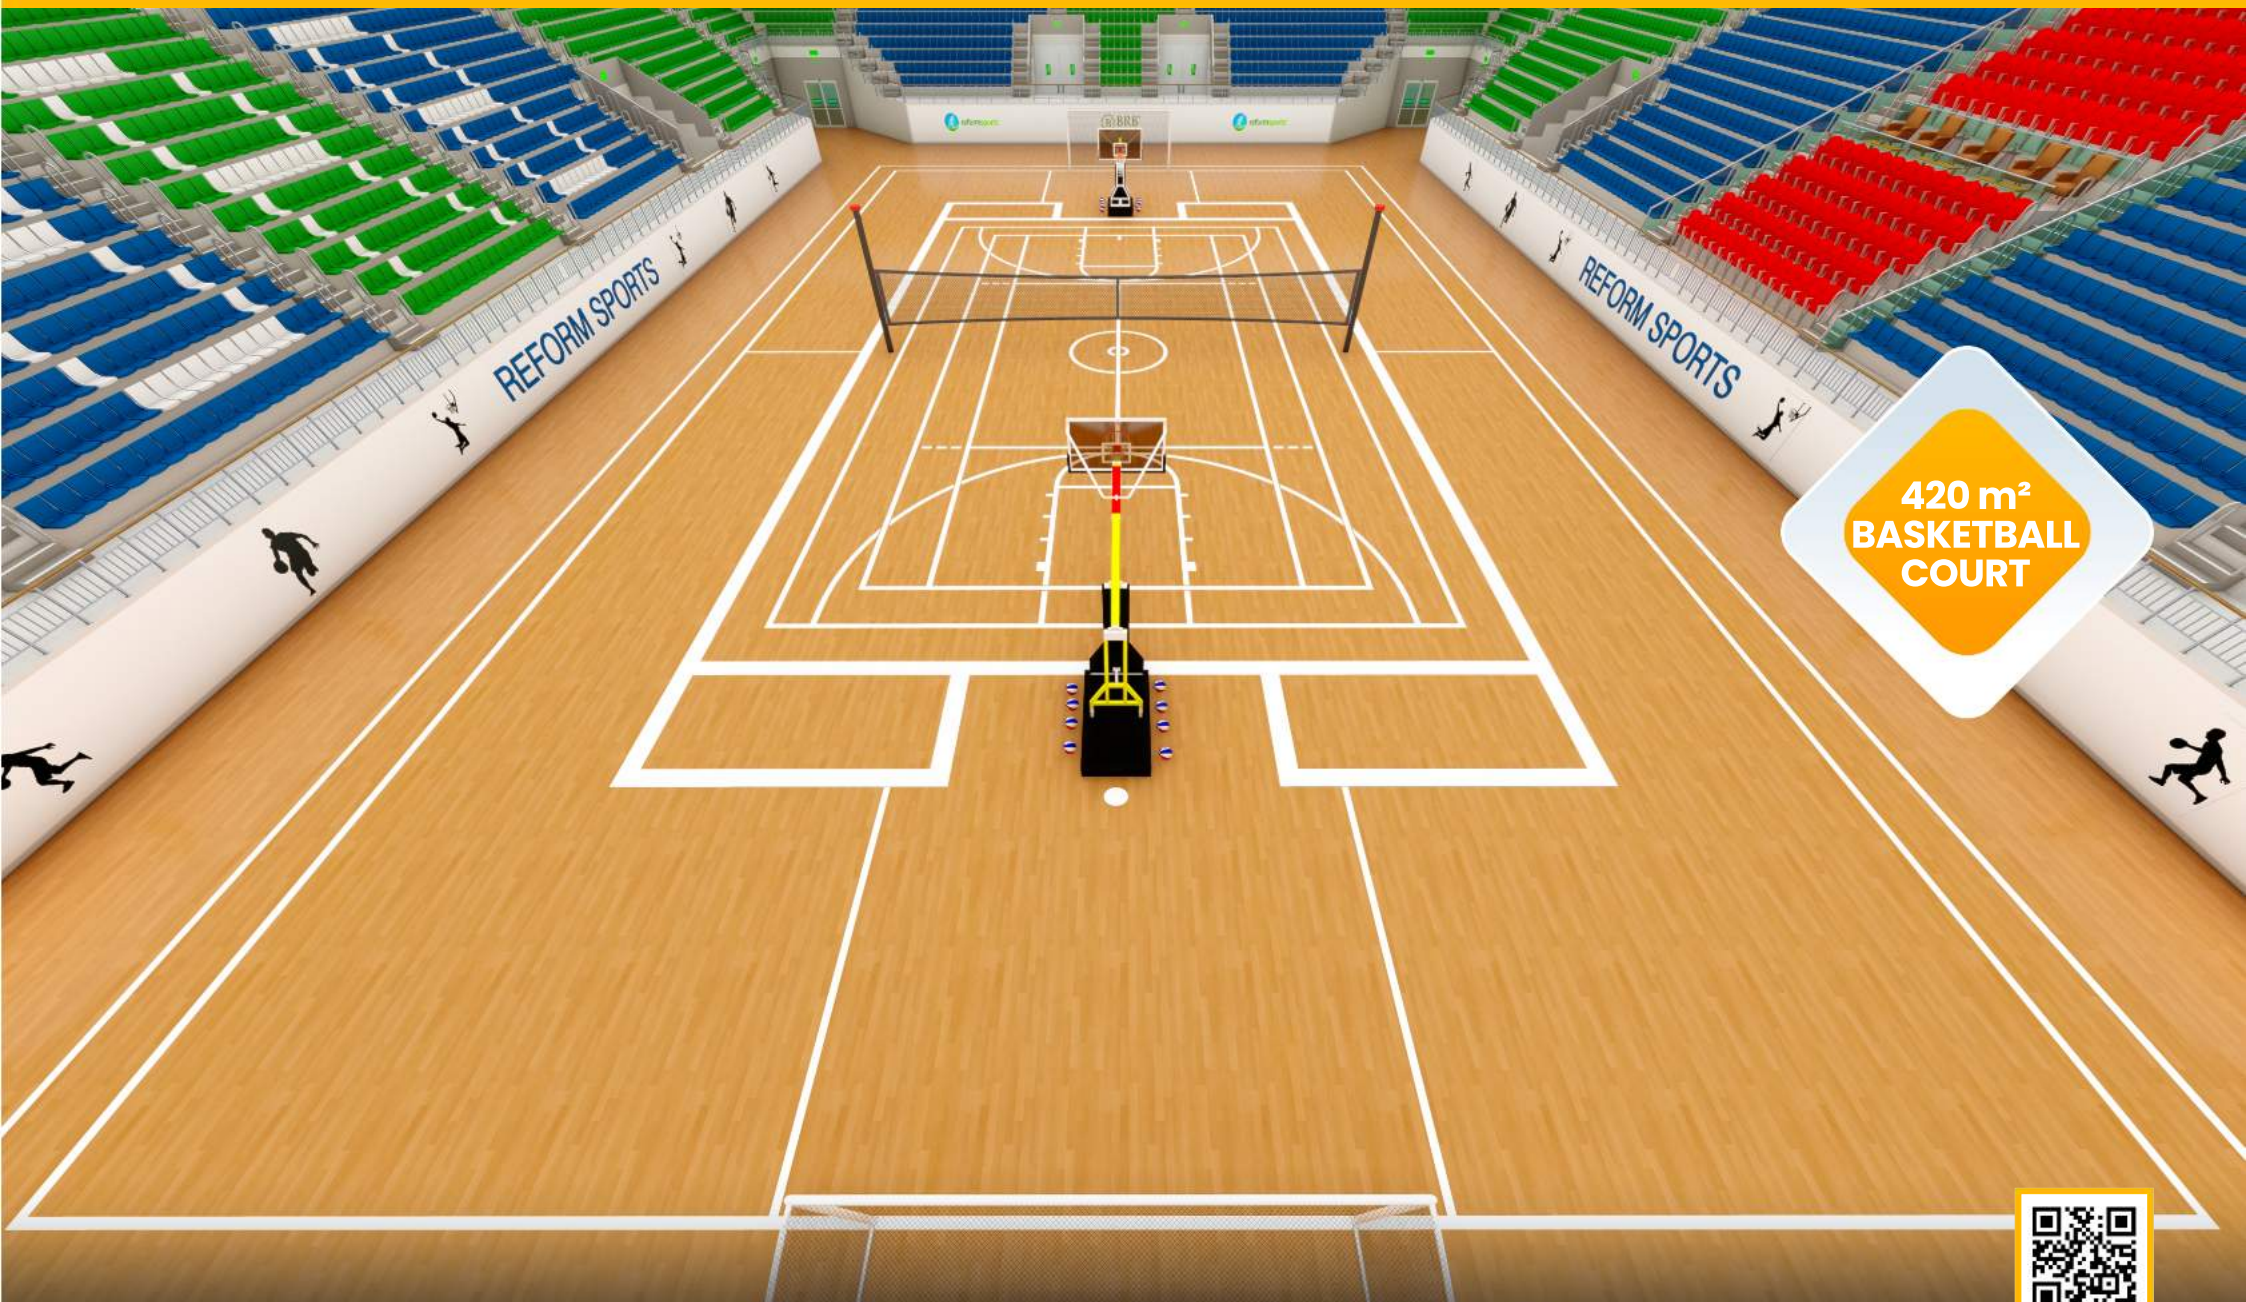

INTERNATIONAL
MATCH
STANDARD

FIBA STANDARDS PARQUET FLOOR

reformsports.com

info@reformsports.com

+90 212 533 70 73

**420 m²
BASKETBALL
COURT**

**FIBA STANDARDS
PARQUET FLOOR**

[reformsports.com](https://www.reformsports.com)