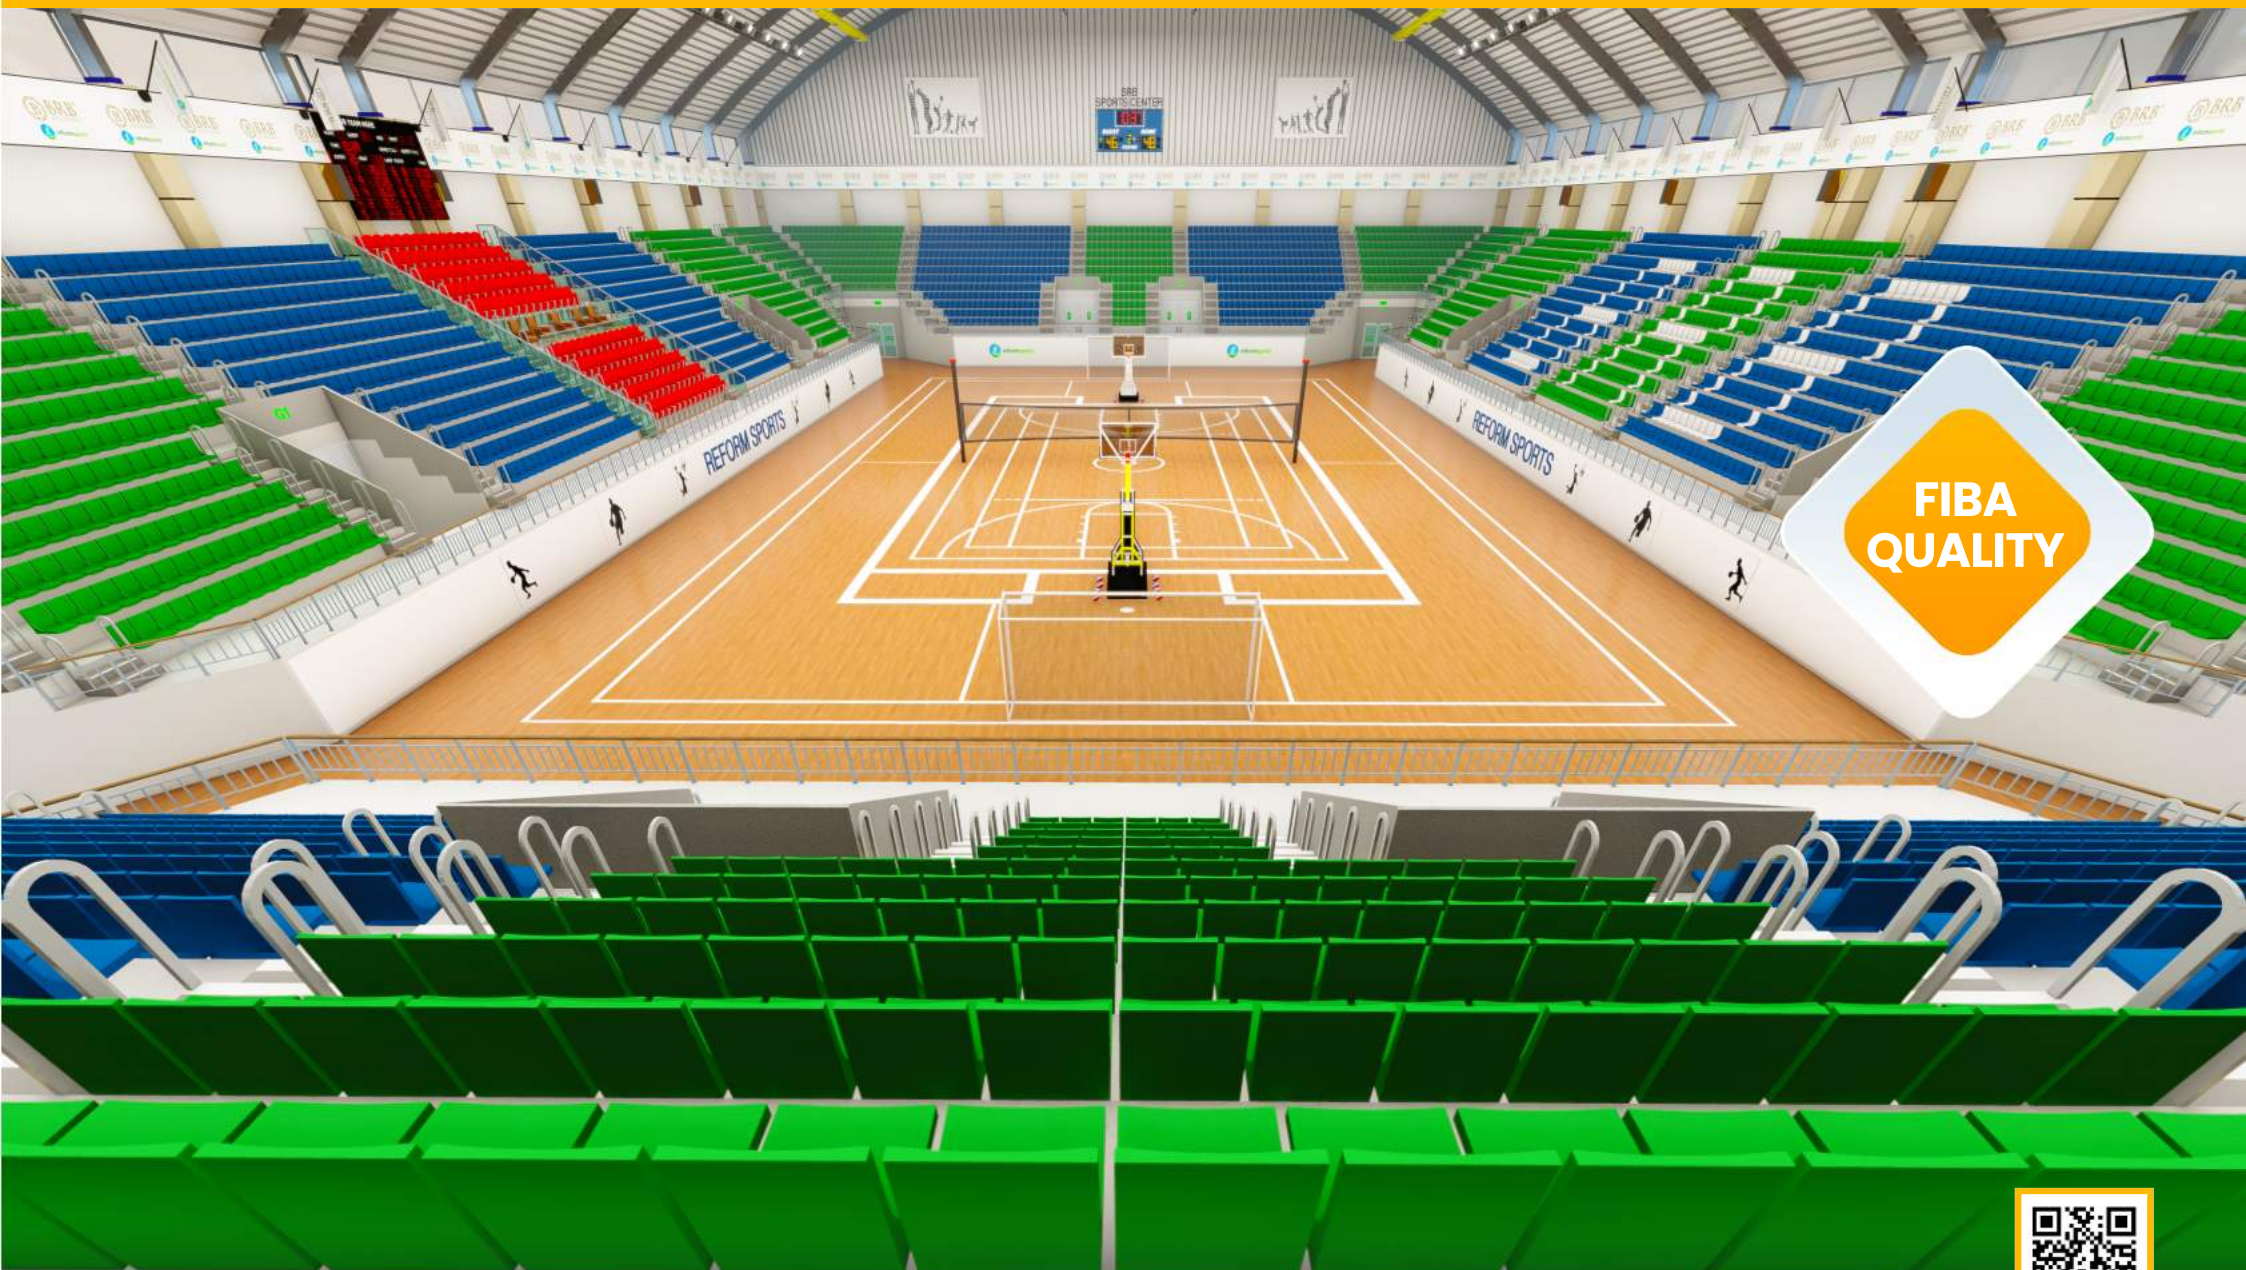

FIBA
QUALITY

INDOOR SPORTS ARENA

reformsports.com

info@reformsports.com

+90 212 533 70 73