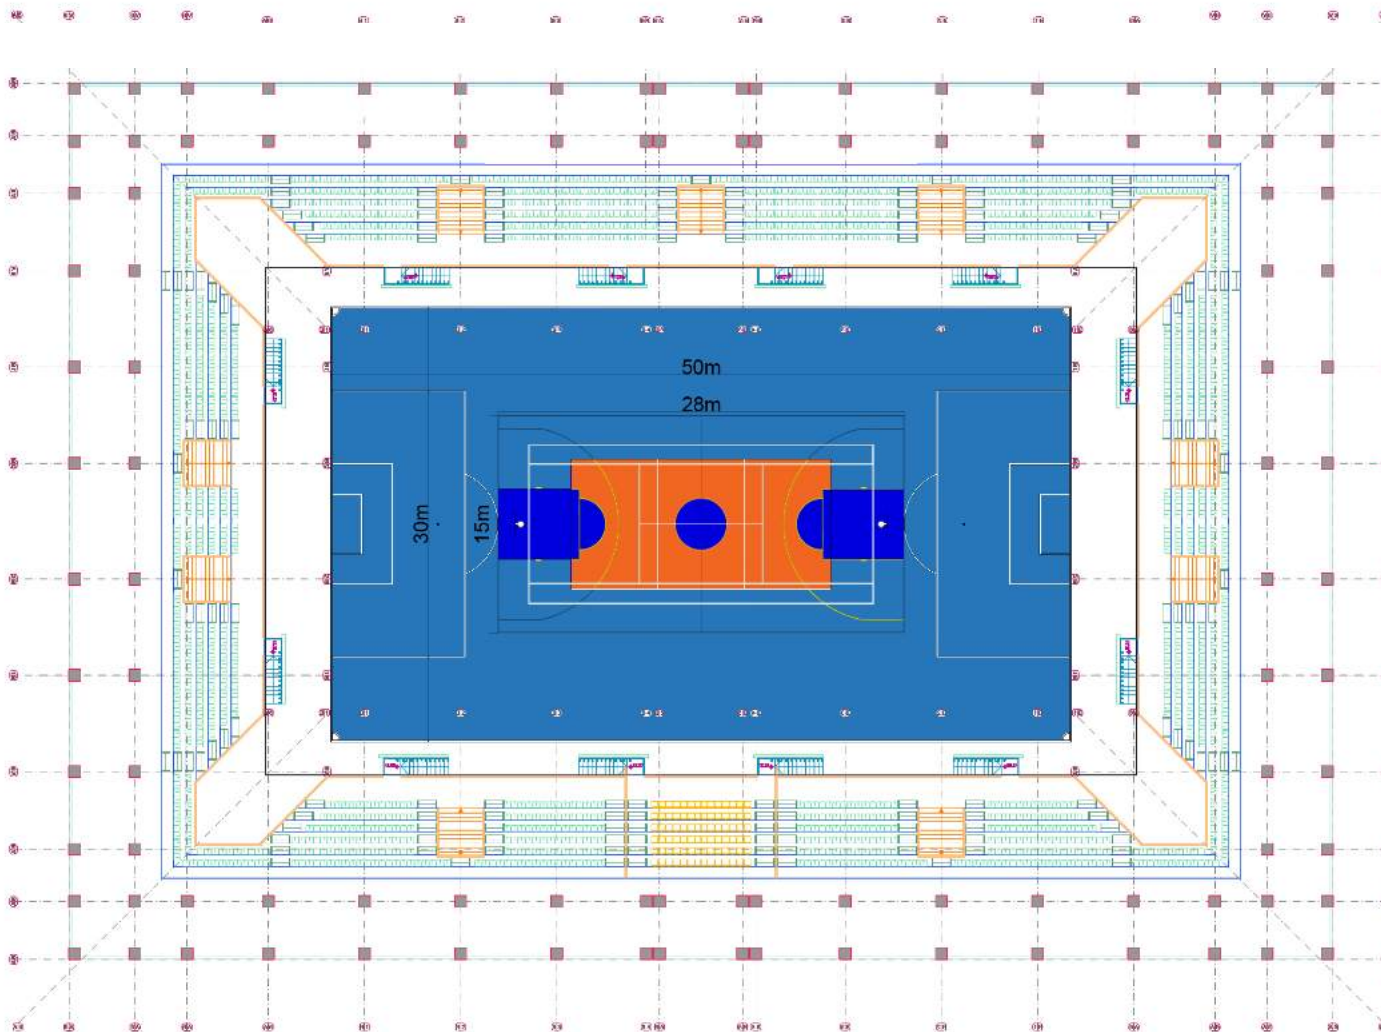

- 7.500 m2 Total construction area
- 5.250 m2 Indoor area
- 1.500 m2 Parquet Floor, FIBA standards.
- 420 m2 Basketball Court, FIBA standards.
- 5.000 seating capacity
- 100 VIP Tribunes,
- 5 Protocol Tribunes
- Goal posts and nets
- Basketball Hoopa
- Substitute players bench
- Medical staff bench
- Center lighting system
- Led scoreboard
- Fire sytem
- Emergency announcement system
- Car park area for 100 car
- Center system sound system (Optional)

80 m²

MEETING ROOM

reformsports.com

info@reformsports.com

+90 212 533 70 73

GROUND FLOOR ARCHITECTURAL PLAN

FIRST FLOOR ARCHITECTURAL PLAN

SECOND FLOOR ARCHITECTURAL PLAN