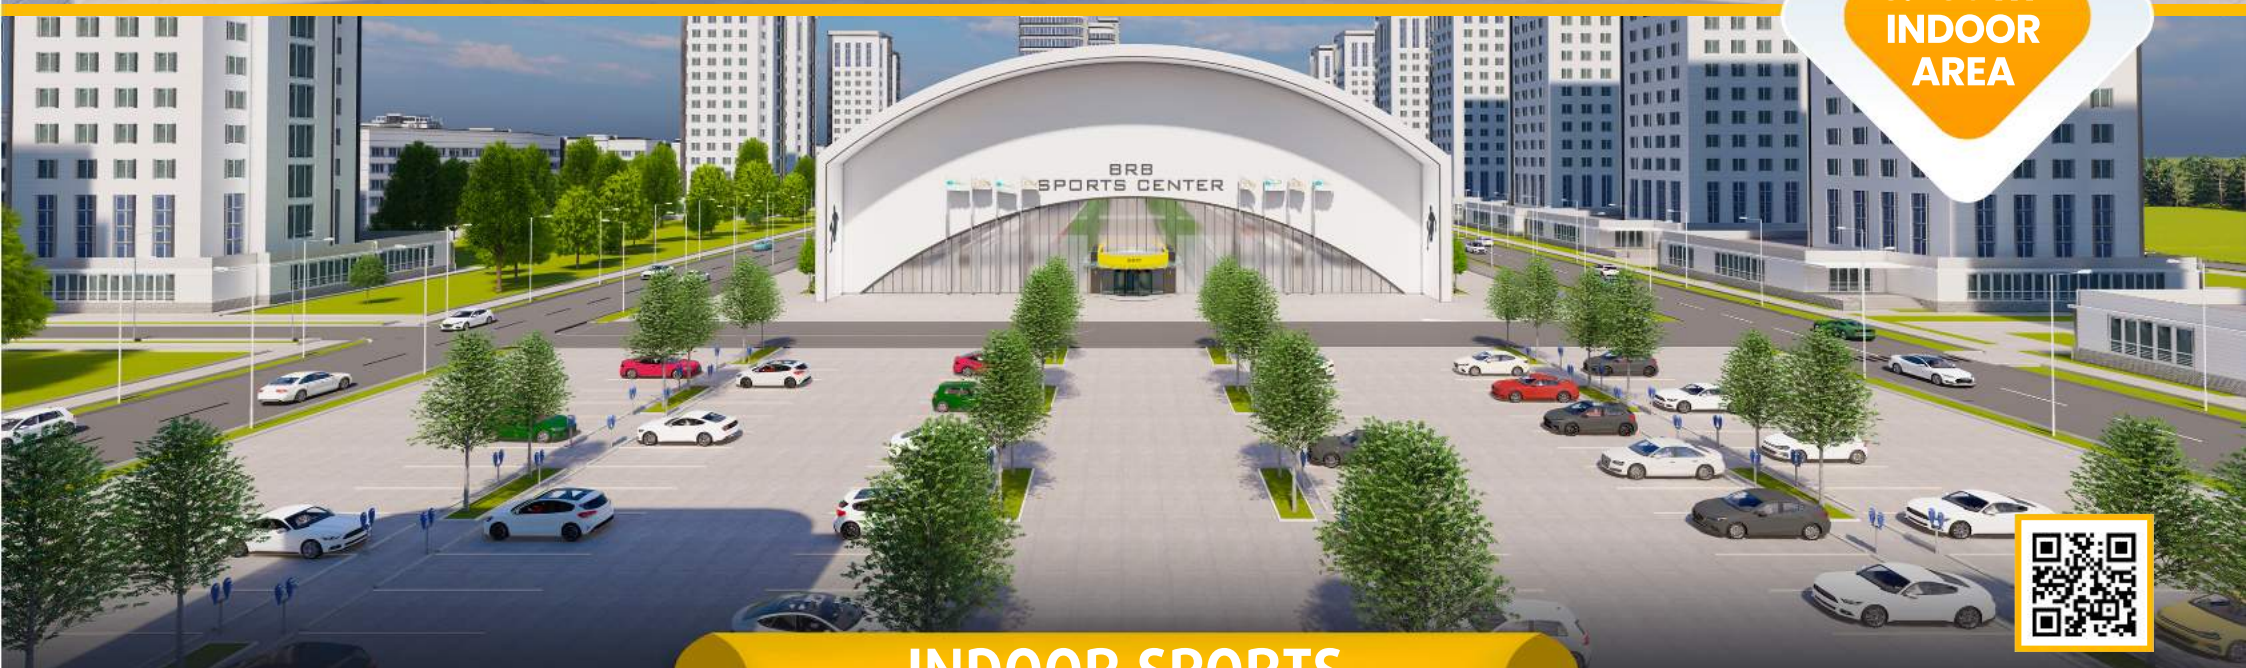

7.500 m²
TOTAL
CONSTRUCTION
AREA

INDOOR SPORTS ARENA

reformsports.com

info@reformsports.com

+90 212 533 70 73

5.250 m²
INDOOR
AREA

INDOOR SPORTS ARENA

ERGONOMIC
DESIGN