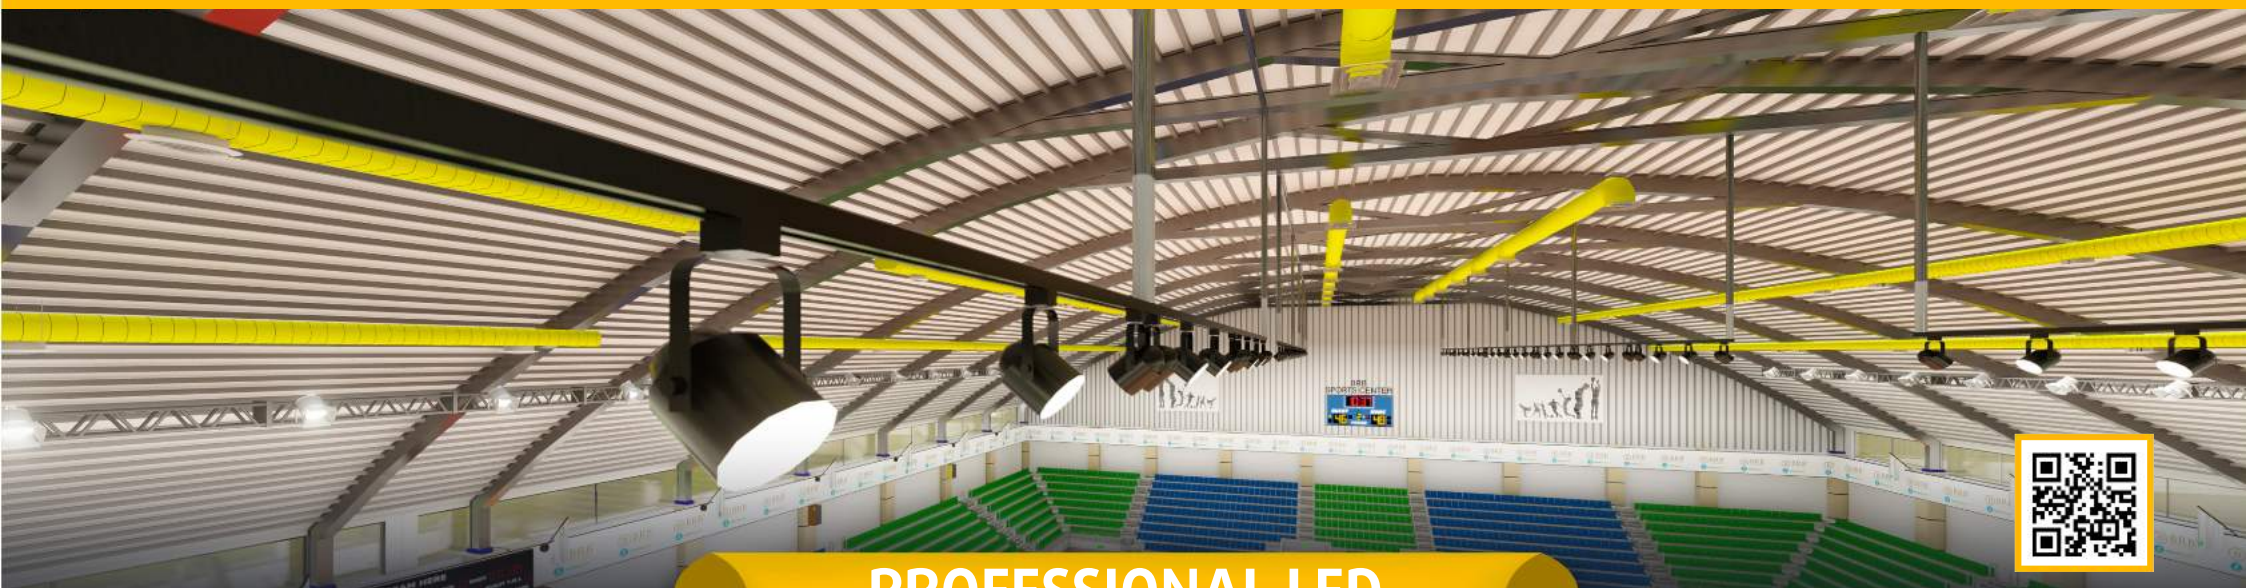

PROFESSIONAL LED LIGHTING SYSTEM