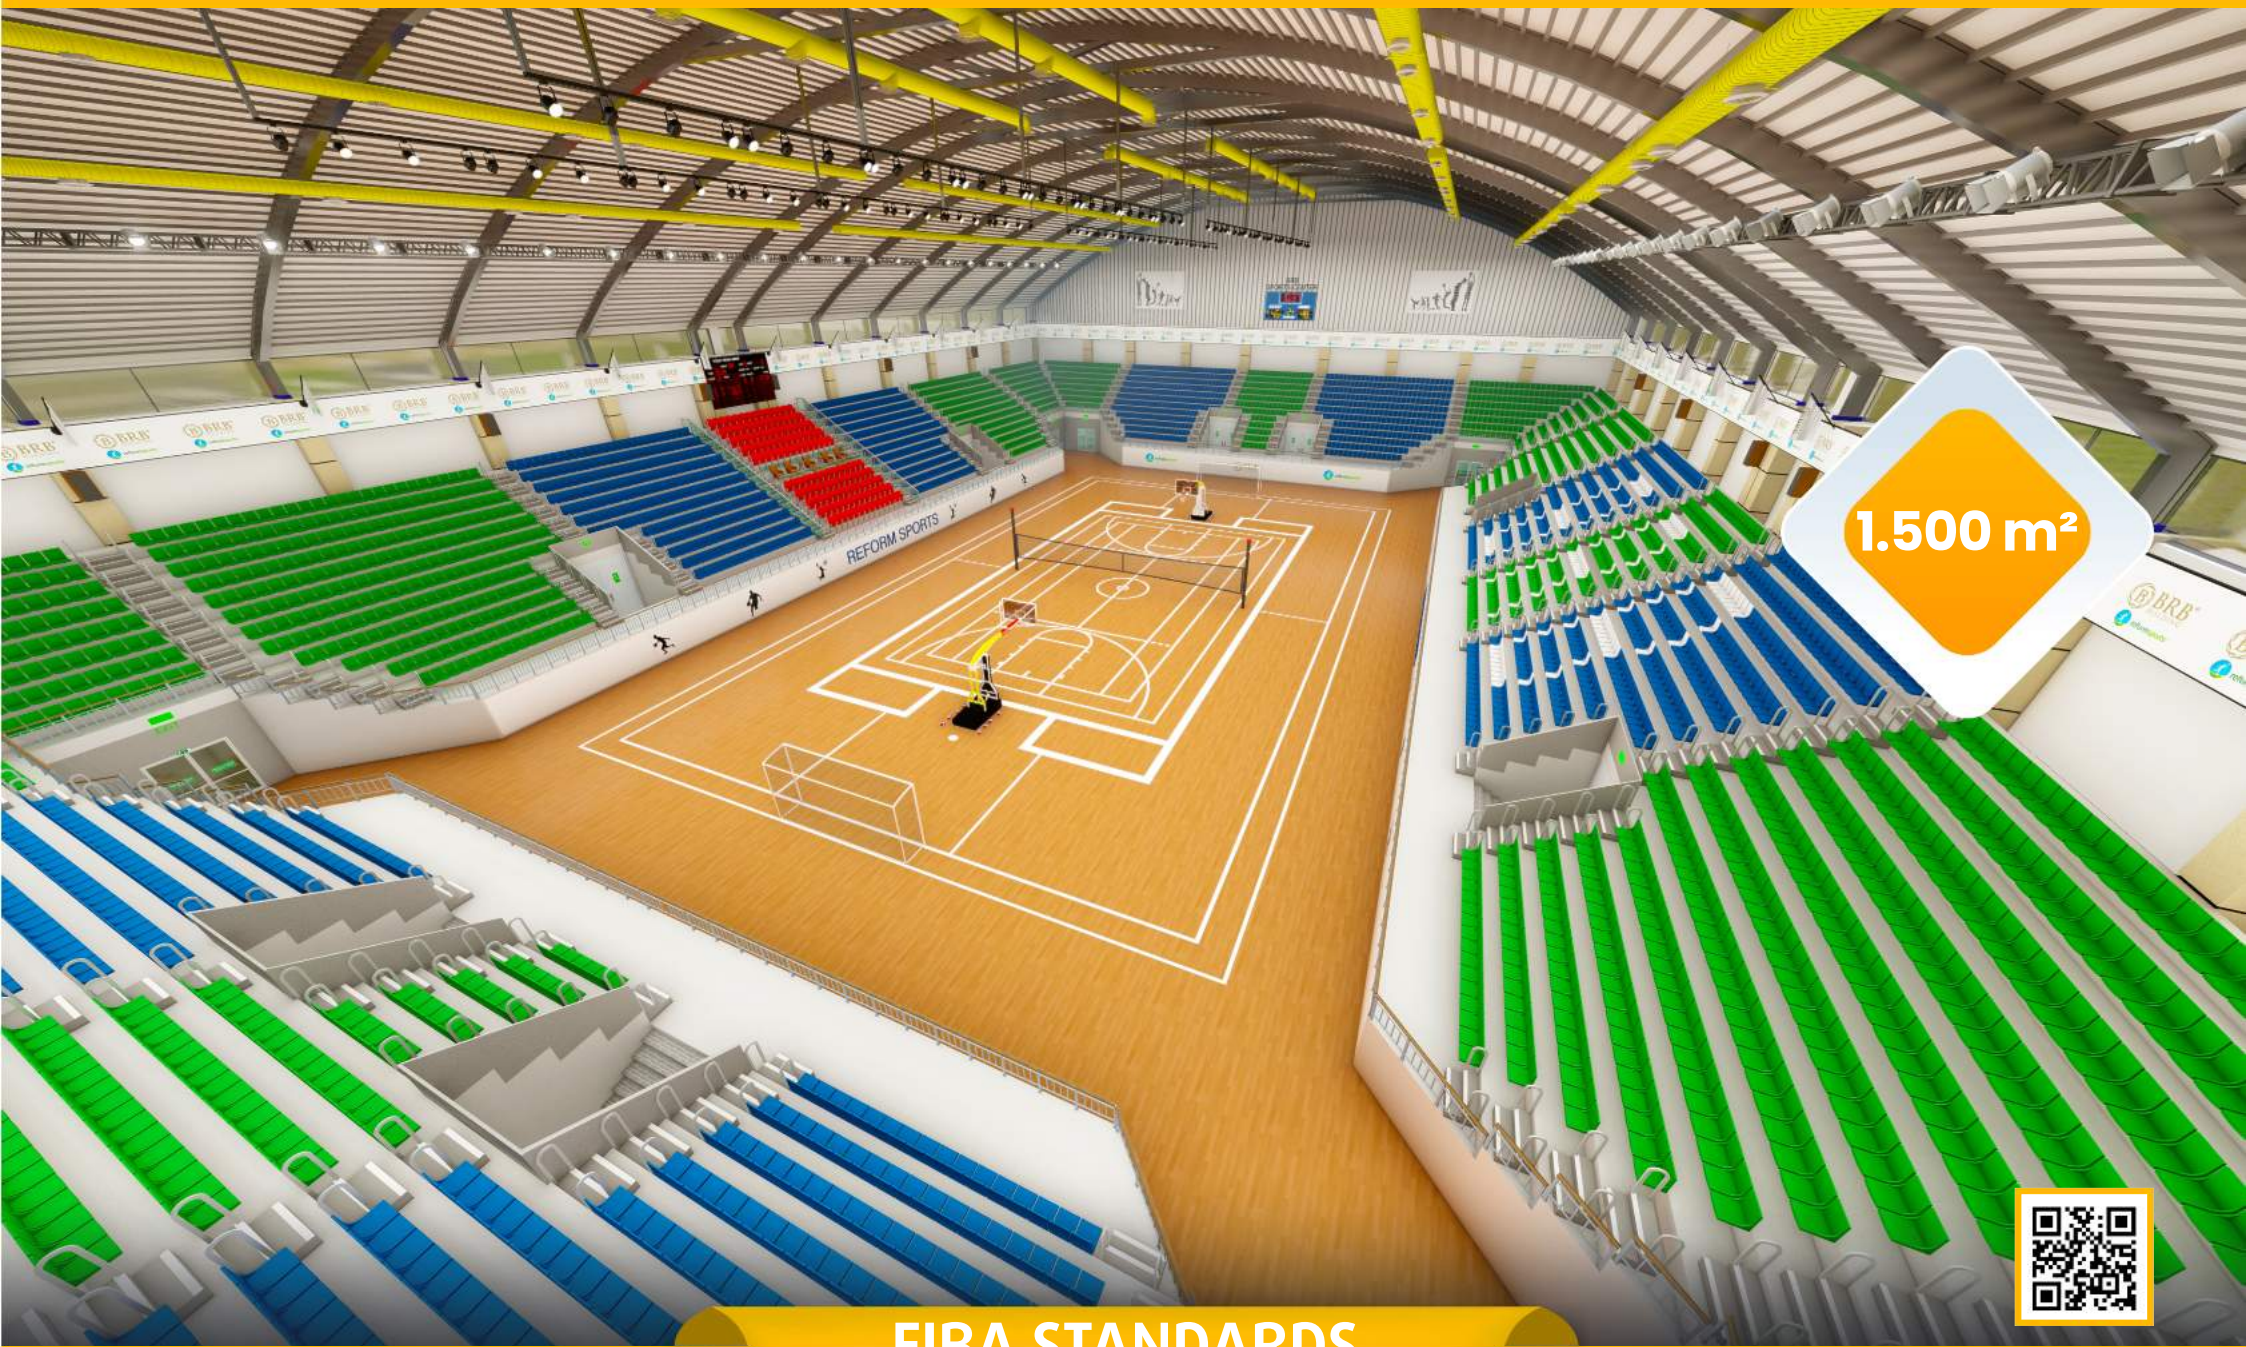

1.500 m²

FIBA STANDARDS PARQUET FLOOR