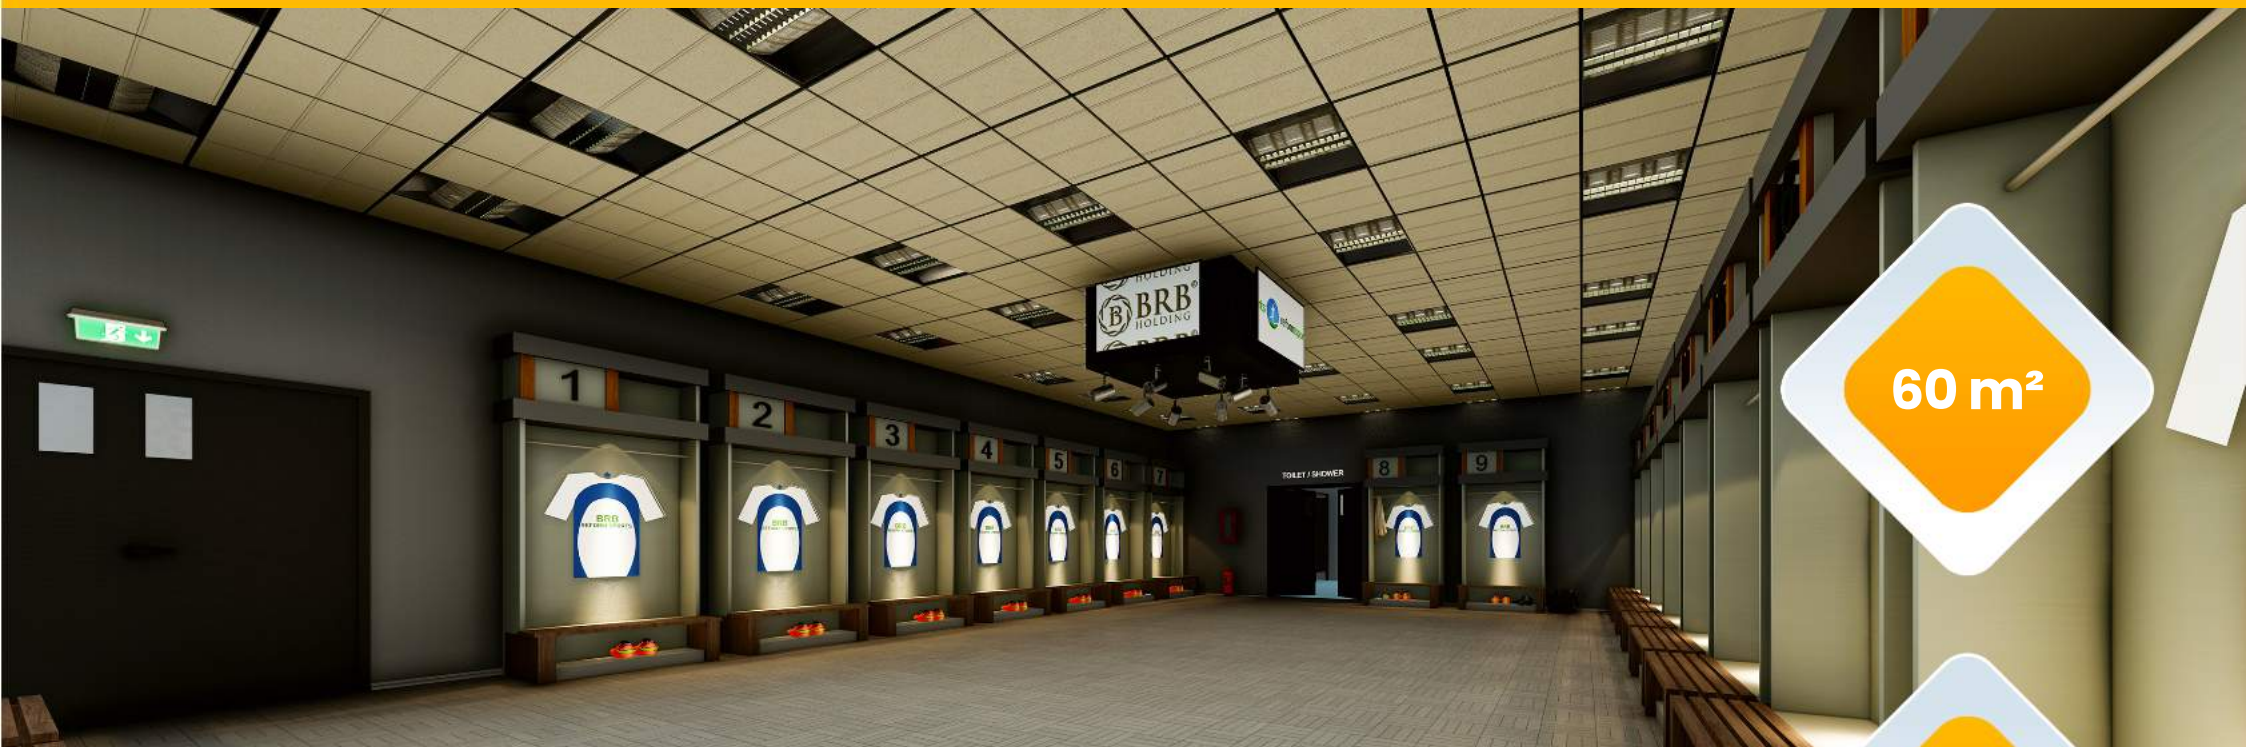

60 m²

2 FOR TEAMS

LOCKER ROOM