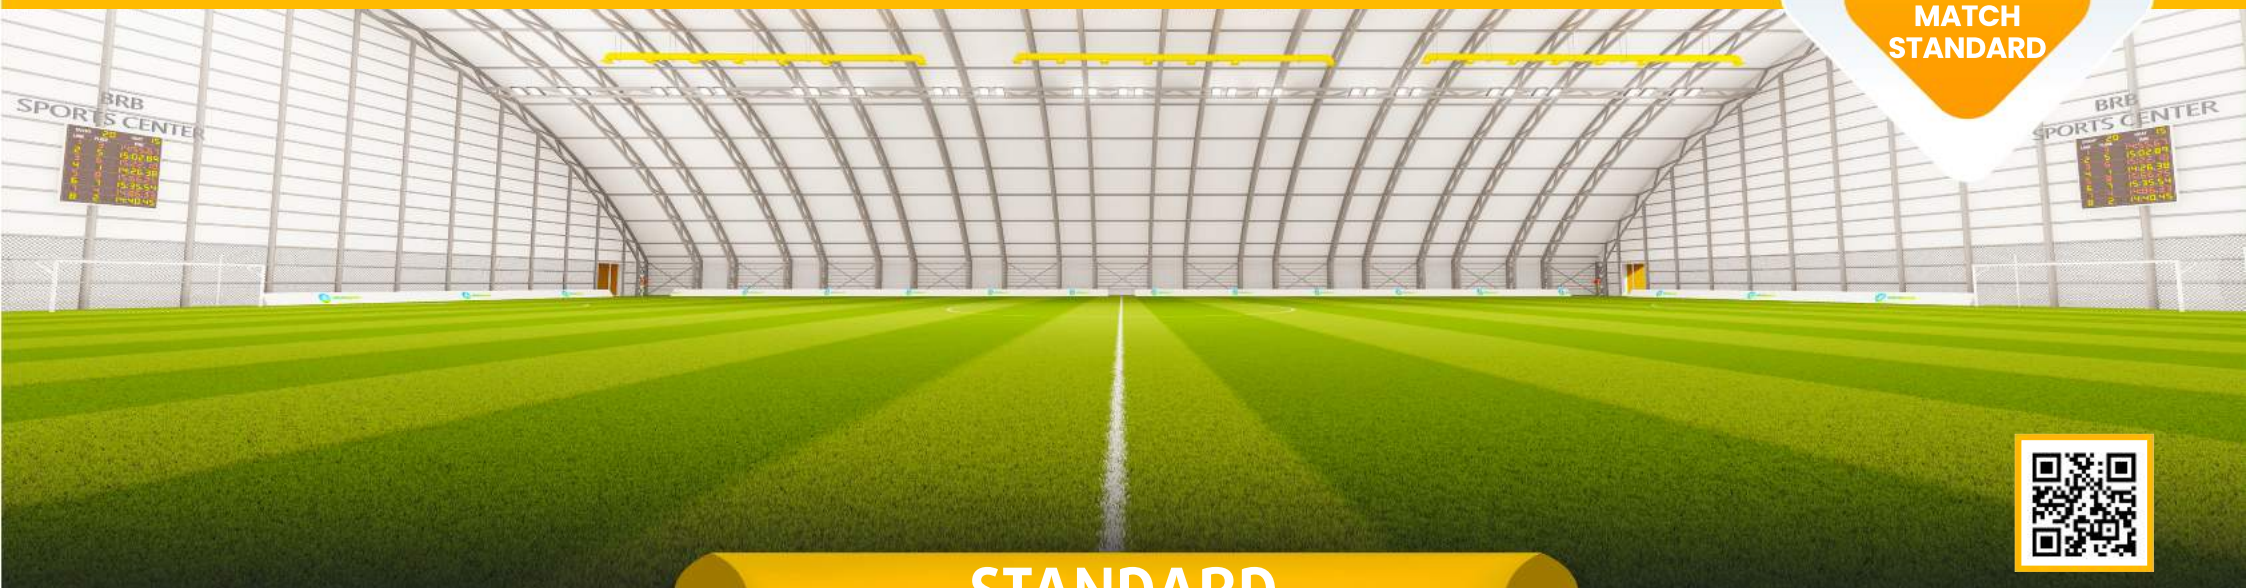

STANDARD FOOTBALL FIELD

reformsports.com

info@reformsports.com

+90 212 533 70 73