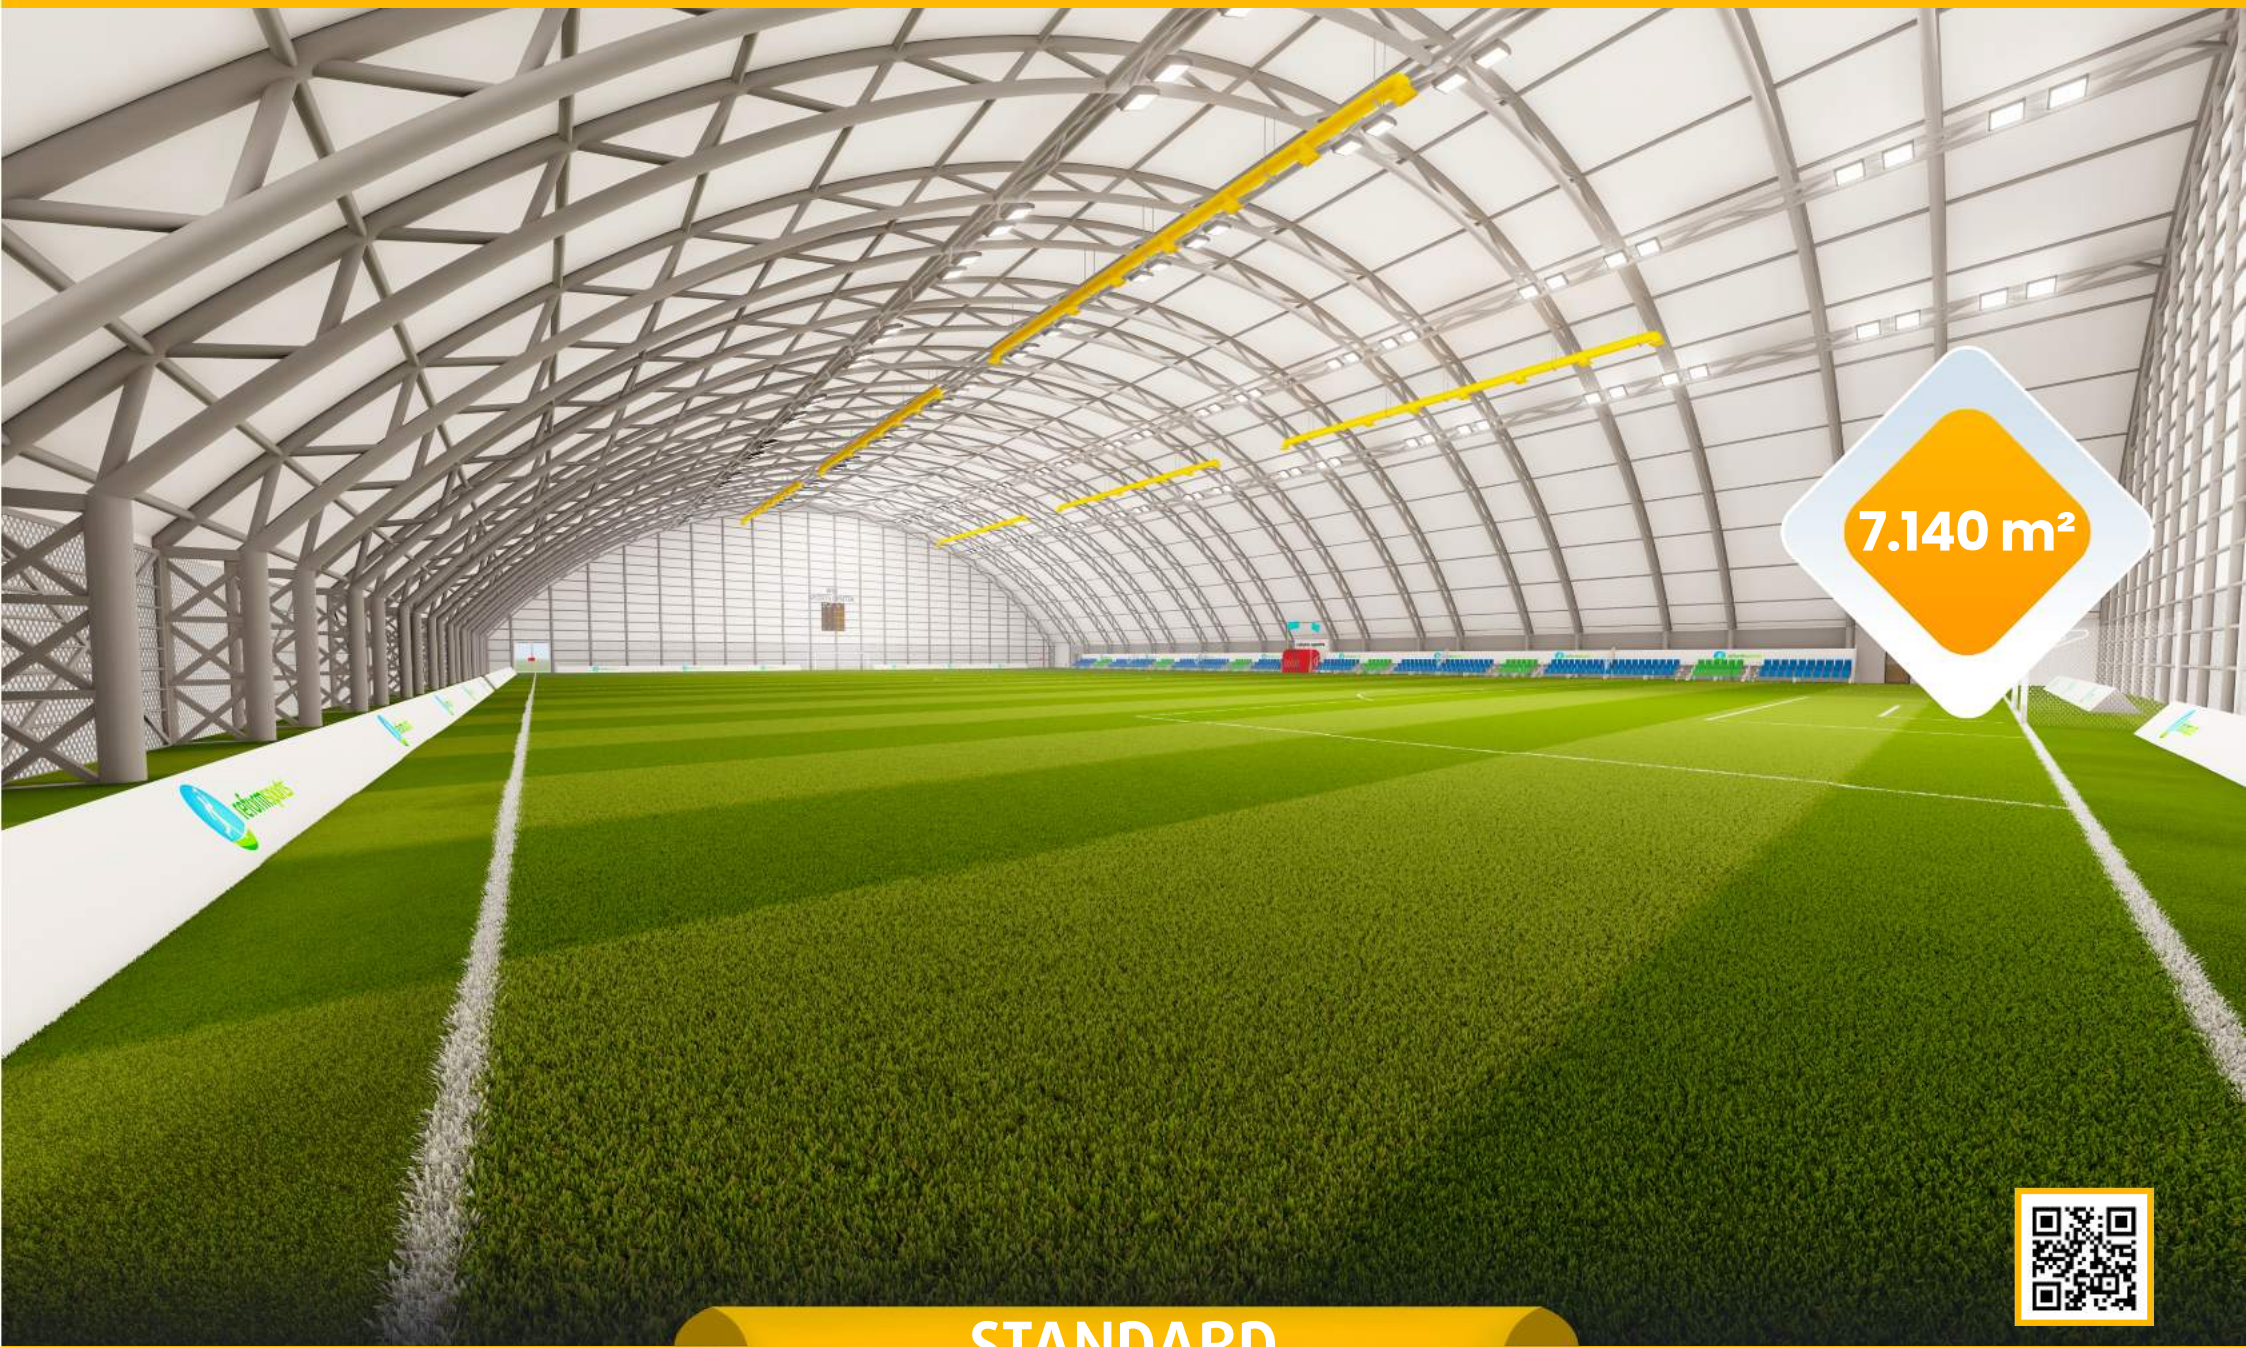

Nature Friendly

Our products are manufactured with environmental awareness and consist of recyclable materials with the use of effective technology and components

7.140 m²

STANDARD FOOTBALL FIELD

[reformsports.com](https://www.reformsports.com)