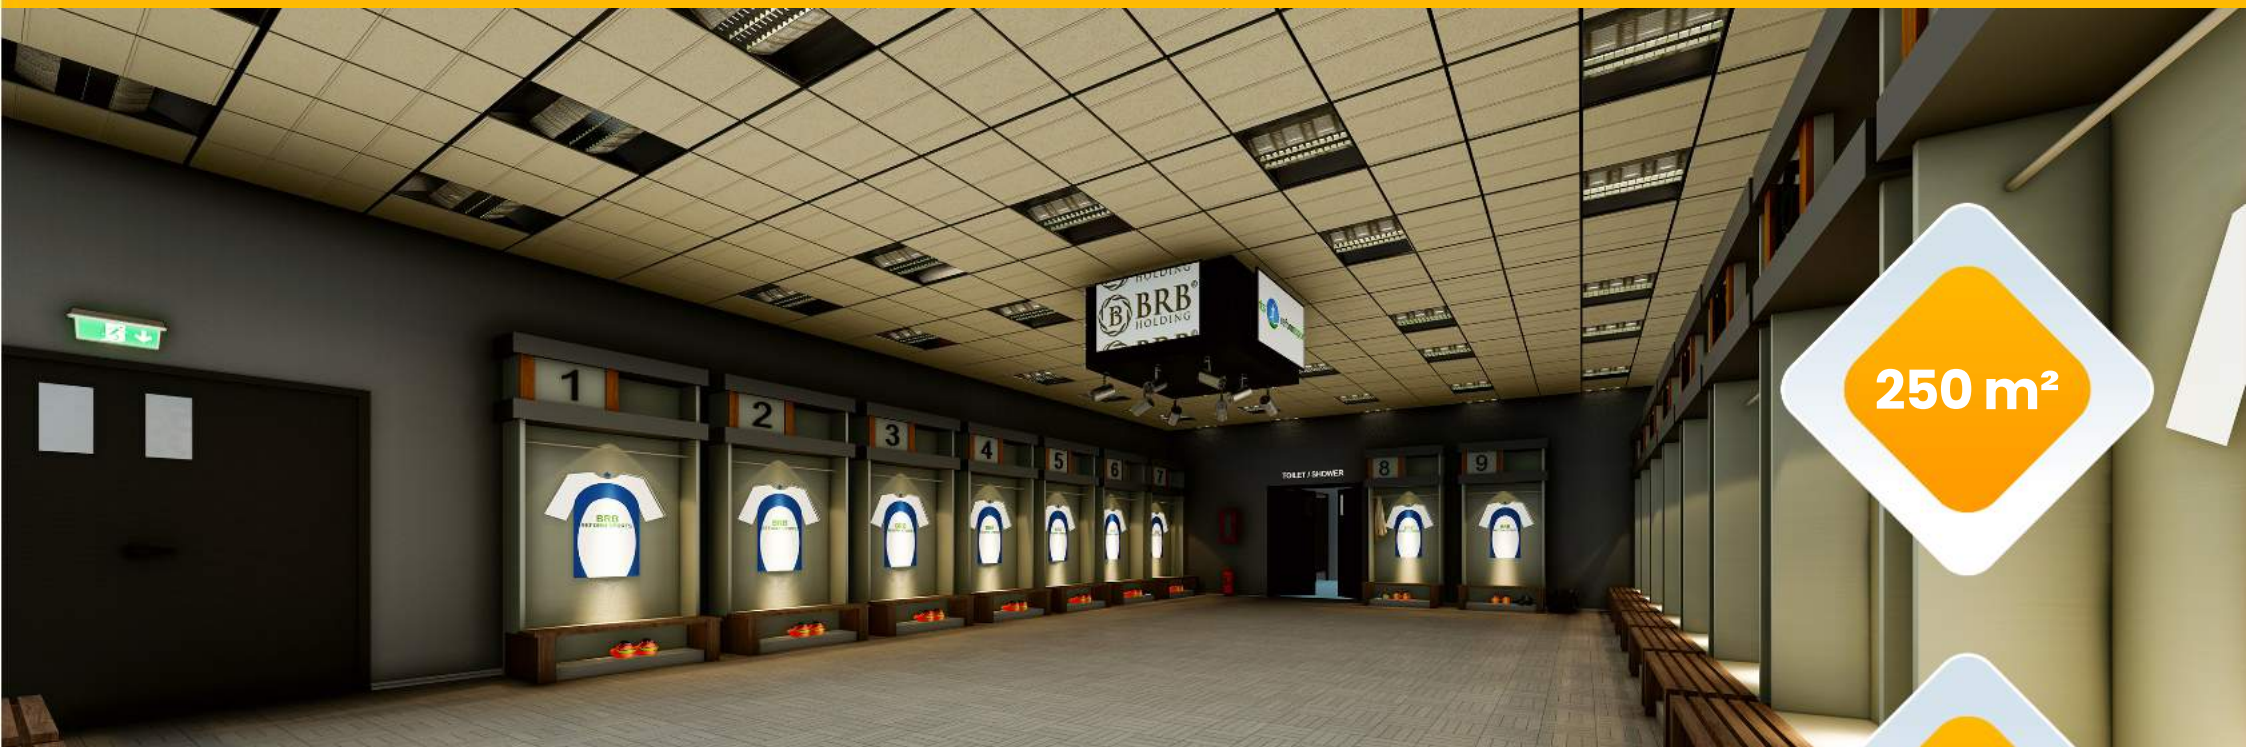

250 m²

2 FOR TEAMS

LOCKER ROOM

reformsports.com

info@reformsports.com

+90 212 533 70 73