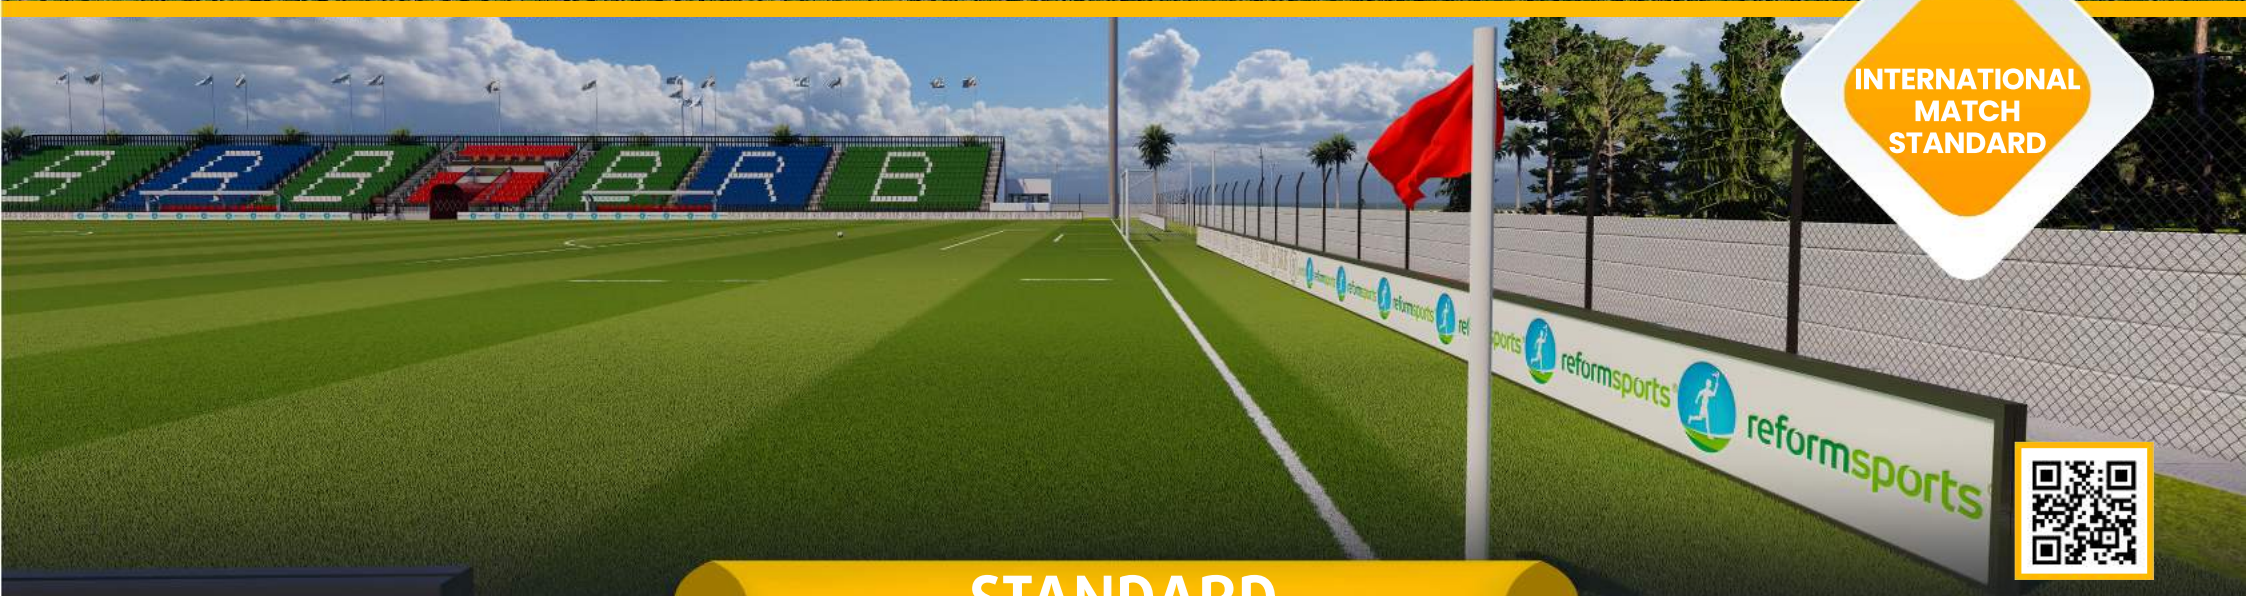

**INTERNATIONAL
MATCH
STANDARD**

STANDARD FOOTBALL FIELD

reformsports.com

info@reformsports.com

+90 212 533 70 73